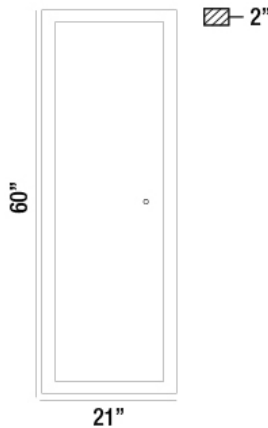

TECHNICAL DETAILS

Location Approval	:	DAMP
	:	

PROJECT INFORMATION

Job Name: Date: Type:

Comments: