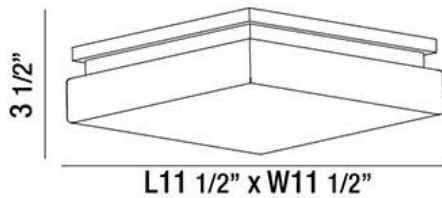

ELLSWORTH, 12" CEILING MOUNT

Product Details

Item No.	:	26632-018
Finish	:	Bronze
Shade	:	Opal White
Length	:	11.5"
Width	:	11.5"
Height	:	4"
Est. Weight	:	7.26 lbs
IP Rating	:	DRY
Approval	:	

BULB DETAILS

Bulb Type	:	INTEGRATED LED
Bulb Voltage	:	120V
Bulb Wattage	:	12W
Input Voltage	:	120V
Dimmable	:	Yes
Lumens	:	1000lm
Kelvin	:	3000K
CRI	:	85++
Bulb Included	:	Yes

Options Available

ITEM NO.	FINISH	SHADE
26632-018	Bronze	Opal White
26632-025	Satin Nickel	Opal White

LED flushmount with blown opal glass diffuser and decorative base
LED flushmount with blown opal glass diffuser and decorative base

TECHNICAL DETAILS

Canopy Length	:	11.25"
Canopy Width	:	11.25"
Canopy Height	:	1.5"