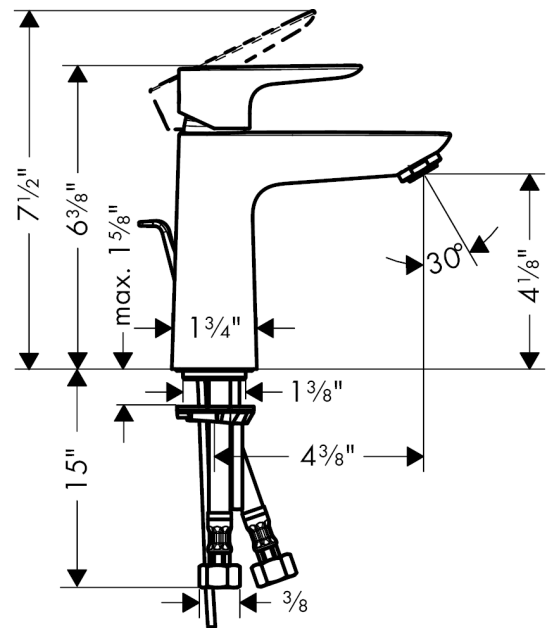

**Talis E**  
**Single-Hole Faucet 110 with Pop-Up Drain, 1.2 GPM**  
 Finishes : **chrome** Part no. : **71710001**

**Description**

**Features**

- Aerated spray
- Flow: 1.2 GPM (4.5 L/Min)
- Ceramic cartridge
- Includes pop-up drain

**Item details**

List Price \$ 201.00

**Technology**

**Compliance**

**Product image**

**Scale drawing**

**Talis E**  
**Single-Hole Faucet 110 with Pop-Up Drain, 1.2 GPM**  
 Finishes : **chrome** Part no. : **71710001**

Exploded drawing

Year of production: >10/16

**Talis E**  
**Single-Hole Faucet 110 with Pop-Up Drain, 1.2 GPM**  
 Finishes : **chrome** Part no. : **71710001**

### Spare parts list

Year of production: >10/16

Pos.	Description	Part no.	Price	PU
1	handle	92687000	-	1
2	screw cover	95704000	-	1
3	flange	92625000	-	1
4	nut	92689000	-	1
5	O-ring 25x1,5	98146000	-	1
6	O-ring 27x1,5	92527000	-	1
7	cartridge, assy	95973001	-	1
8	seal	98865000	-	1
9	adapter for cartridge	92628000	-	1
10	adapter for cartridge	98866000	-	1
11	O-ring 23x2	98398000	-	1
12	aerator M24x1 (4,5 l/min)	92877000	-	1
13	screw M8 x 68	97736000	-	1
14	seal Ø 42	98722000	-	1
15	fixing set	96016000	-	1
16	connection hose 18½" M8x0,75 3/8"	96321001	-	1
17	O-ring 7x1,5	98422000	-	1
18	pull rod	96657000	-	1