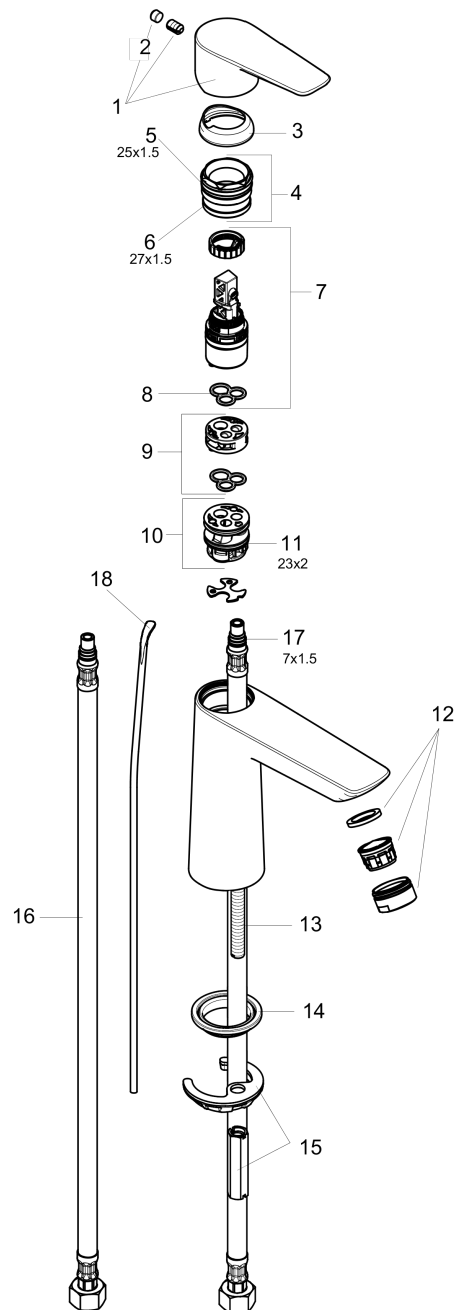

**Talis E**  
**Single-Hole Faucet 110 with Pop-Up Drain, 1.2 GPM**  
 Finishes : **chrome** Part no. : **71710001**

**Description**

**Features**

- Aerated spray
- Flow: 1.2 GPM (4.5 L/Min)
- Ceramic cartridge
- Includes pop-up drain

**Item details**

List Price \$ 201.00

**Technology**

**Compliance**

**Product image**

**Scale drawing**

**Talis E**  
**Single-Hole Faucet 110 with Pop-Up Drain, 1.2 GPM**  
 Finishes : **chrome** Part no. : **71710001**

Exploded drawing

Year of production: >10/16

**Talis E**  
**Single-Hole Faucet 110 with Pop-Up Drain, 1.2 GPM**  
 Finishes : **chrome** Part no. : **71710001**

### Spare parts list

Year of production: >10/16

Pos.	Description	Part no.	Price	PU
1	handle	92687000	-	1
2	screw cover	95704000	-	1
3	flange	92625000	-	1
4	nut	92689000	-	1
5	O-ring 25x1,5	98146000	-	1
6	O-ring 27x1,5	92527000	-	1
7	cartridge, assy	95973001	-	1
8	seal	98865000	-	1
9	adapter for cartridge	92628000	-	1
10	adapter for cartridge	98866000	-	1
11	O-ring 23x2	98398000	-	1
12	aerator M24x1 (4,5 l/min)	92877000	-	1
13	screw M8 x 68	97736000	-	1
14	seal Ø 42	98722000	-	1
15	fixing set	96016000	-	1
16	connection hose 18½" M8x0,75 3/8"	96321001	-	1
17	O-ring 7x1,5	98422000	-	1
18	pull rod	96657000	-	1