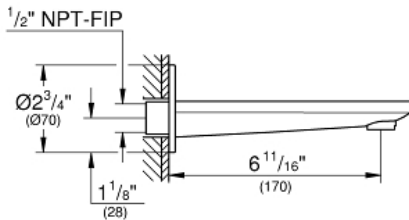

LINEARE
Tub Spout
MODEL # 13381001

GROHE CANADA, INC. | 5900 Avebury Road, Mississauga, Ontario, Canada L5R 3M3
Phone: 905-271-2929 | Fax: 905-271-9494 | info@grohe.ca

Pure Freude
an Wasser

Product Description:
LINEARE
Tub Spout

Standard Specification:

- Wall mount
- GROHE StarLight chrome finish
- Flow control
- 13 mm (1/2") NPT Male Threads
- 6 11/16" (170 mm) spout reach

Applicable Codes & Standards:

- ASME A112.18.1/CSA B125.1
- ICC/ANSI A117.1