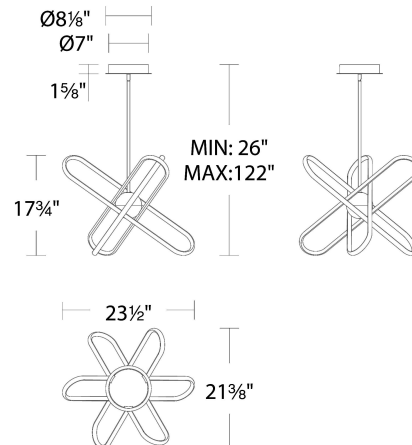

Fixture Type: _____

Catalog Number: _____

Project: _____

Location: _____

Valerius

Chandelier 3000K

Model & Size	Color Temp & CRI	Finish	Watt	LED Lumens	Delivered Lumens
PD-37224 24"	3000K 90	BK Black BN Brushed Nickel	34W	3500	1897

Example: **PD-37224-BN**

For custom requests please contact customs@waclighting.com

FEATURES

- Omnidirectional diffused illumination
- Three 12" and one 6" downrods included (additional downrods available)
- Spin-on round canopy with minimal hardware
- May be mounted on a sloped ceiling
- Driver concealed within the canopy
- 5 Year warranty

SPECIFICATIONS

Color Temp:	3000K
Input:	120/277 VAC,50/60Hz
CRI:	90
Dimming:	ELV: 100-10% ,TRIAC: 100-10%
Rated Life:	50000 Hours
Standards:	ETL, cETL,Title 24 JA8-2019 Compliant Damp Location Listed
Construction:	Aluminum body, silicone diffuser

REPLACEMENT PARTS

- ROD-I06-PC127T-BK - 6" rod
- ROD-I06-PC127T-BN - 6" rod
- ROD-I12-PC127T-BK - 12" rod
- ROD-I12-PC127T-BN - 12" rod
- HDW-BA22-CE - Hardware Pack

FINISHES:

LINE DRAWING:

PD-37224