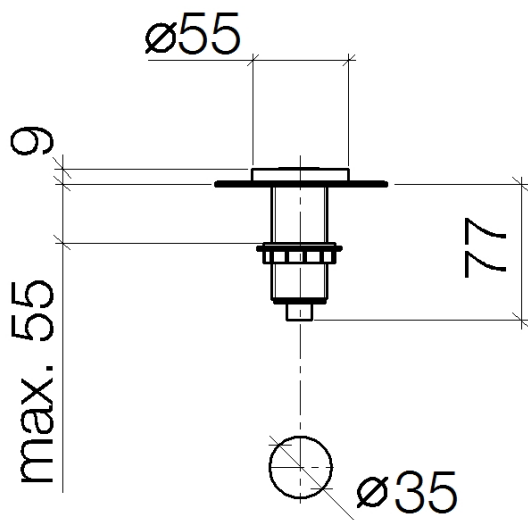

Kitchen sink - Series-various

AIR SWITCH operating button, trim parts only - polished chrome

Article number: 10 713 970-00

- For operating a garbage disposal
- Compatible with Insinkerator® garbage disposal units
- More information at www.insinkerator.com

polished chrome

Dimensional drawing

All dimensions in mm / inch = mm x 0,0394

Kitchen sink - Series—various

AIR SWITCH operating button, trim parts only - polished chrome

Article number: 10 713 970-00

Kitchen sink - Series-various
 AIR SWITCH operating button, trim parts only - polished chrome
 Article number: 10 713 970-00

Spare parts list

Number	Item Number	Designation	Number of units
1	09 28 10 141 90	Hood / sleeve -	1
2	09 27 87 012-00	Escutcheon - polished chrome	1
3	09 14 10 507 90	Washer -	1
4	09 21 33 045-00	Operating element - polished chrome	1
5	09 14 10 015 90	Washer -	1
6	09 24 01 030 90	Ring -	1
7	09 14 05 037 90	Washer -	1
8	04 30 01 186 00 90	Wall connection -	1