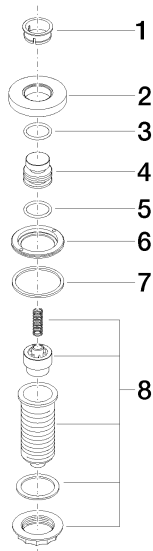

Kitchen sink - Series-various

AIR SWITCH operating button, trim parts only - polished chrome

Article number: 10 713 970-00

- For operating a garbage disposal
- Compatible with Insinkerator® garbage disposal units
- More information at www.insinkerator.com

polished chrome

Dimensional drawing

All dimensions in mm / inch = mm x 0,0394

Kitchen sink - Series—various

AIR SWITCH operating button, trim parts only - polished chrome

Article number: 10 713 970-00

Kitchen sink - Series-various
 AIR SWITCH operating button, trim parts only - polished chrome
 Article number: 10 713 970-00

Other surface finishes

platinum matte
 10 713 970-06

platinum
 10 713 970-08

Dark Brass matte
 10 713 970-16

Dark Bronze matte
 10 713 970-17

Cyprum
 10 713 970-49

Dark Platinum matte
 10 713 970-99

More custom finish options are available via special production (xTra Service). Please see our finish matrix for availability and pricing or contact a Dornbracht representative.

Spare parts list

Number	Item Number	Designation	Number of units
1	09 28 10 141 90	Hood / sleeve -	1
2	09 27 87 012-00	Escutcheon - polished chrome	1
3	09 14 10 507 90	Washer -	1
4	09 21 33 045-00	Operating element - polished chrome	1
5	09 14 10 015 90	Washer -	1
6	09 24 01 030 90	Ring -	1
7	09 14 05 037 90	Washer -	1
8	04 30 01 186 00 90	Wall connection -	1