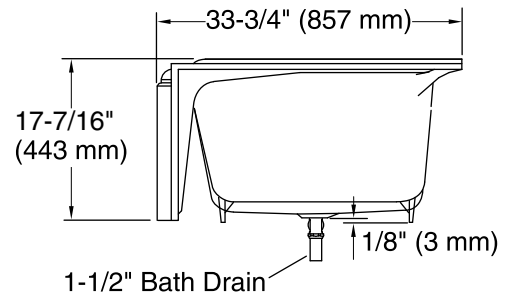

Technical Information

All product dimensions are nominal.

Installation:	Three-wall alcove
Drain location:	Left
Basin area, bottom:	45" x 23" (1143 mm x 584 mm)
Basin area, top:	54" x 25" (1372 mm x 635 mm)
Weight:	390 lbs (176.9 kg)
Minimum floor load:	61 lbs/ft ² (297.8 kg/m ²)
Water depth:	11-5/8" (295 mm)
Water capacity:	52 gal (196.8 L)
Minimum flat for door:	2" (51 mm)