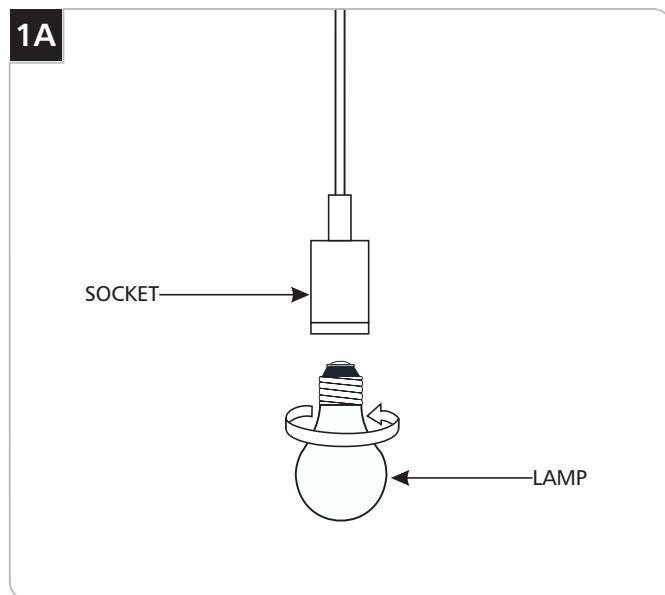

### GENERAL PRODUCT INFORMATION:

This product is suitable for damp locations.

This product can be dimmed with a LED or TRIAC dimmer. Consult lamp manufacturer for additional information.

The fixture cord may be draped, wrapped, or otherwise routed around objects (e.g. pipes, ducts, etc.).

### Install the Lamp

**CAUTION:** To reduce the risk of a burn or electric shock during relamping, disconnect the power to the fixture.

Refer to fixture marking for lamp information.

- 1 Screw the lamp into the socket.