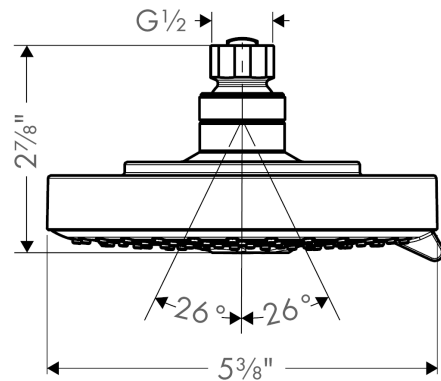

Raindance S
Showerhead 150 3-Jet, 2.5 GPM
 Finishes : **chrome** Part no. : **27495001**

Description

Features

- consists of: Showerhead
- 86 no-clog spray channels
- Spray modes: RainAir, BalanceAir, Whirl
- Flow: 2.5 GPM (9.5 L/Min)

Item details

List Price \$ 246.00

Technology

Compliance

Product image

Scale drawing

Raindance S
Showerhead 150 3-Jet, 2.5 GPM
Finishes : **chrome** Part no. : **27495001**

Exploded drawing

Year of production: >11/06

Raindance S
Showerhead 150 3-Jet, 2.5 GPM
 Finishes : **chrome** Part no. : **27495001**

Spare parts list

Year of production: >11/06

Pos.	Description	Part no.	Price	PU
1	filter packing	96477000	-	1
2	nut	97958000	-	1
3	lever collar	97536000	-	1
4	ball joint	97331000	-	1
5	seal	97606000	-	1