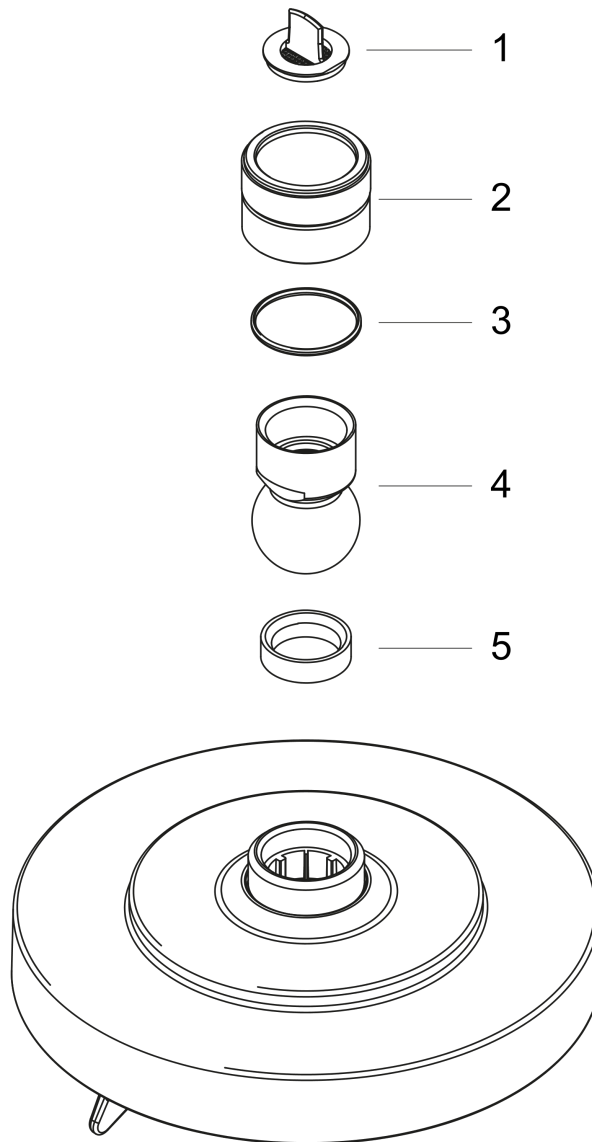

Raindance S
Showerhead 150 3-Jet, 2.5 GPM
 Finishes : **chrome** Part no. : **27495001**

Description

Features

- consists of: Showerhead
- 86 no-clog spray channels
- Spray modes: RainAir, BalanceAir, Whirl
- Flow: 2.5 GPM (9.5 L/Min)

Item details

List Price \$ 246.00

Technology

Compliance

Product image

Scale drawing

Raindance S
Showerhead 150 3-Jet, 2.5 GPM
Finishes : **chrome** Part no. : **27495001**

Exploded drawing

Year of production: >11/06

Raindance S
Showerhead 150 3-Jet, 2.5 GPM
 Finishes : **chrome** Part no. : **27495001**

Spare parts list

Year of production: >11/06

Pos.	Description	Part no.	Price	PU
1	filter packing	96477000	-	1
2	nut	97958000	-	1
3	lever collar	97536000	-	1
4	ball joint	97331000	-	1
5	seal	97606000	-	1