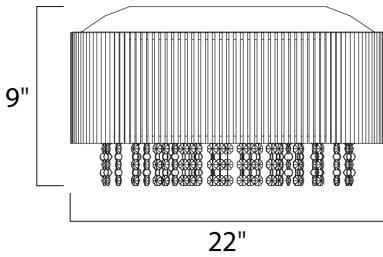

PRODUCT DESCRIPTION

The Spiral Collection features curled metal tubing that shines like diamonds radiating in the sun. Strands of high quality K9 crystal beads add to the opulence of the fixture offering a distinct sparkle visible whether off or on.

MEASUREMENTS

DIMENSION : 22." W x 9." H
 CANOPY : 22.25" W x 0.98" H x 22.25" L
 HANGING WEIGHT : 16.06 lb

LAMPING

LUMENS : 5,000 Rated (0 Del.)
 BULB : 1 x 40W (INCLUDED), 400W Total
 DIMMABLE : Dimmable
 COLOR_TEMP : 2900K