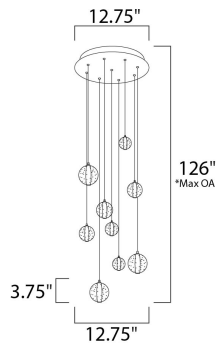

*max overall height

MEASUREMENTS

DIMENSION : 12.75" L x 12.75" W x 3.75" H
 MAX OAH : 126." OAH x 6." OAH
 HANGING WEIGHT : 11.07 lb

LAMPING

INPUT VOLTAGE : 120V
 LUMENS : 945 Rated (0 Del.)
 BULB : 9 x 1.5W (INCLUDED), 14W Total
 DIMMABLE : Dimmable
 CRI : 80+ CRI
 COLOR_TEMP : 3000K