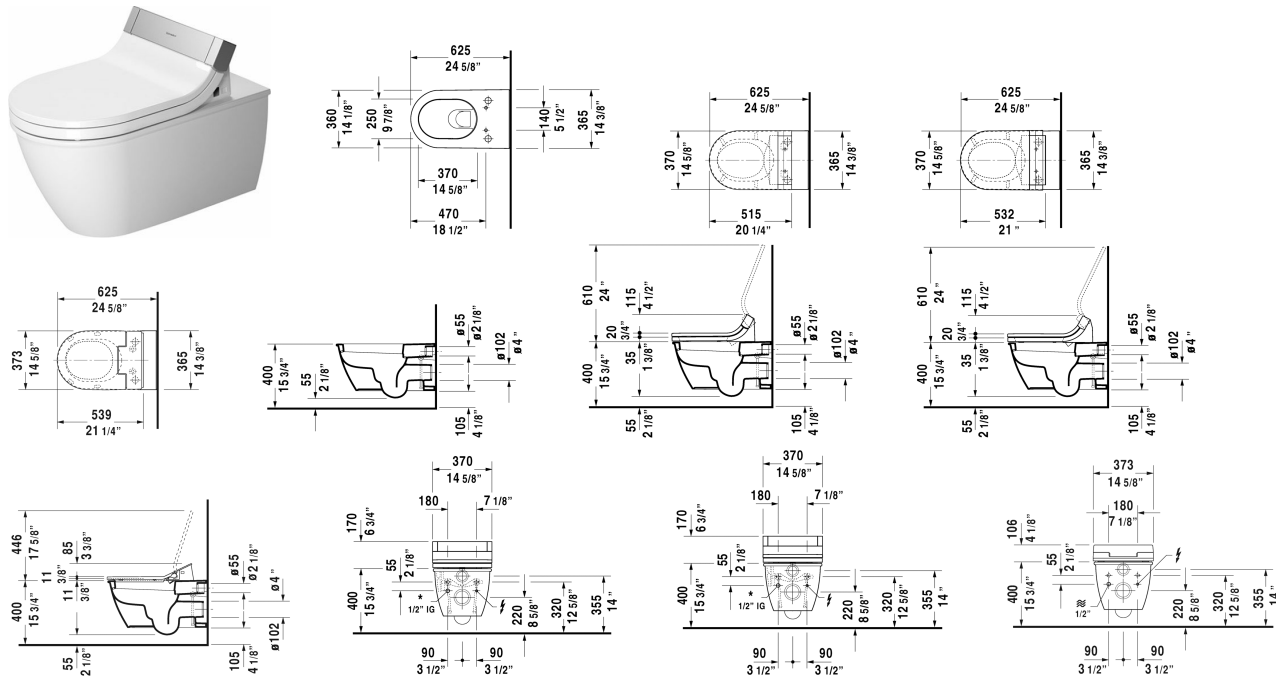

Darling New Toilet wall-mounted for SensoWash® # 254459..92

< 14 5/8" Inch >

| Toilet wall-mounted for SensoWash® | Dimension | Weight | Order number |
|---|------------------------|---------|--------------|
| washdown model, only in combination with SensoWash, connecting elements for SensoWash with concealed connections included, Durafix included, cUPC listed | | | |
| Colors | | | |
| 00 White 20 HygieneGlaze (an antibacterial ceramic glaze that provides almost indefinite effectiveness) | | | |
| Variant | | | |
| ♦ 1.6/0.8 gpf | 14 5/8" x 24 3/8" Inch | 60.4 lb | 254459..92 |
| Infobox | | | |
| Durafix for concealed fixation is included, In-wall tank & carrier and actuator plate required for installation / Refer to page XXX, Wall-mounted toilet is ADA compliant, when installed with a seat height of 17" - 19" from the finished floor | | | |
| Sanitary ceramics with the special WonderGliss surface finish will remain clean and attractive-looking for a long time to come. When ordering WonderGliss please add a "1" as eleventh digit to the model number. | | | |