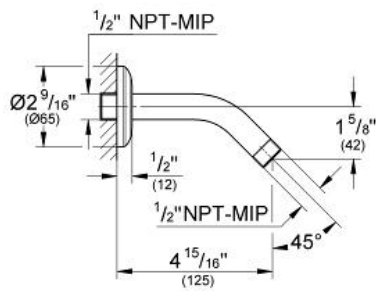

MODEL # 27414000

Pure Freude
an Wasser

GROHE

GROHE CANADA, INC. | 5900 Avebury Road, Mississauga, Ontario, Canada L5R 3M3
Phone: 905-271-2929 | Fax: 905-271-9494 | info@grohe.ca

Product Description:

Standard Specification:

- 1/2" Connection thread
- 182 mm spout reach
- GROHE StarLight chrome finish

Applicable Codes & Standards:

- Energy Policy Act of 1992
- ASME A112.18.1/CSA B125.1

Color:

- 27414000 StarLight Chrome