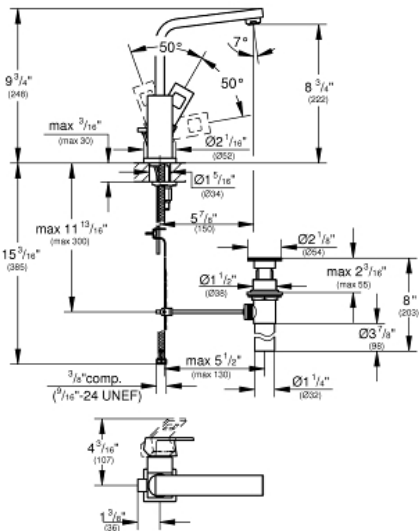

EUROCUBE Single-handle Bathroom Faucet L-size

MODEL # 2318400A

GROHE CANADA, INC. | 5900 Avebury Road, Mississauga, Ontario, Canada L5R 3M3
Phone: 905-271-2929 | Fax: 905-271-9494 | info@grohe.ca

Pure Freude
an Wasser

Product Description:
EUROCUBE
Single-handle Bathroom Faucet L-size

Standard Specification:

- GROHE EcoJoy technology for less water and perfect flow
- Single hole installation
- Metal lever handle
- GROHE SilkMove 28 mm (1.1") ceramic cartridge
- Temperature limiter
- GROHE StarLight chrome finish
- GROHE QuickFix installation system
- Flow control
- Swivel tubular spout with stop limiter
- Includes waste-set drain assembly
- Max flow rate: 4.56 L/min (1.2 gpm)

Applicable Codes & Standards:

- Energy Policy Act of 1992
- NSF 61
- ASME A112.18.1/CSA B125.1
- US Federal and State material regulations
- EPA WaterSense®
- ICC/ANSI A117.1
- LOGO NSF

Color:

□ 2318400A StarLight Chrome