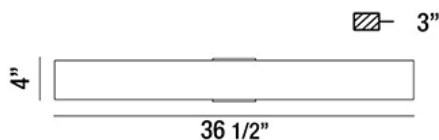

EXPO, WALL MOUNT

Product Details

Item No.	:	30145-016
Finish	:	Aluminum
Width	:	36.5"
Max Extension	:	2.88"
Est. Weight	:	8.2 lbs
IP Rating	:	DRY
Approval	:	

BULB DETAILS

Bulb Type	:	INTEGRATED LED
Bulb Voltage	:	120V
Bulb Wattage	:	20W
Input Voltage	:	120V
Dimmable	:	Yes
Lumens	:	1800lm
Kelvin	:	3000K
CRI	:	80++
Bulb Included	:	Yes

TECHNICAL DETAILS

Canopy Length	:	35"
Canopy Width	:	1.25"
Canopy Height	:	2.5"

Options Available

ITEM NO.	FINISH	SHADE
30145-016	Aluminum	

Aluminum Linear back lit LED light Aluminum Linear back lit LED light

PROJECT INFORMATION

Job Name: Date: Type:

Comments: