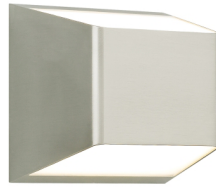

## Ebb Outdoor Wall LED ADA T20

### DESCRIPTION

The Ebb Wall Sconce light by Tech Lighting features a clean and asymmetric design style making it highly versatile in many spaces. Though sophisticated in design function is the primary driver in this wall sconce as it delivers an immense amount of light output with its neatly hidden lamp that provides bi-directional light distribution. The Ebb Wall is available in four contemporary finish options. Available lamping options include energy efficient LED. all lamping options are fully dimmable with a low-voltage electronic dimmer. The Ebb Wall is Wet Rated making it suitable for installation in wet locations. Wet listed for indoor/outdoor use. Maybe be mounted vertically or horizontally. Includes 24 watt, 542 delivered lumen, 3000K LED module. Dimmable with low-voltage electronic dimmer.

### WEIGHT

1.68lb / 0.76kg ±

black      antique bronze      gray      satin nickel

#### 700WSEBB FINISH

- Z ANTIQUE BRONZE
- B BLACK
- Y GRAY
- S SATIN NICKEL