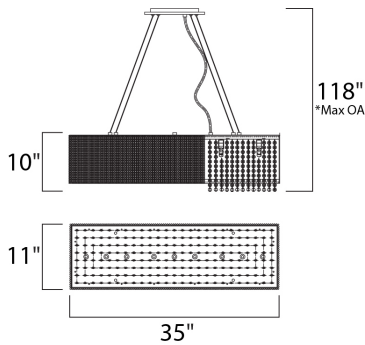

**PRODUCT DESCRIPTION**

The Spiral Collection features curled metal tubing that shines like diamonds radiating in the sun. Strands of high quality K9 crystal beads add to the opulence of the fixture offering a distinct sparkle visible whether off or on.

\*max overall height

**MEASUREMENTS**

- DIMENSION : 35." L x 11." W x 10." H
- MAX OAH : 118." OAH x 30." OAH
- CANOPY : 4.7" W x 1." H x 8.3" L
- HANGING WEIGHT : 28.6 lb

**LAMPING**

- LUMENS : 4,500 Rated (0 Del.)
- BULB : 9 x 40W (INCLUDED), 360W Total
- DIMMABLE : Dimmable
- COLOR\_TEMP : 2900K