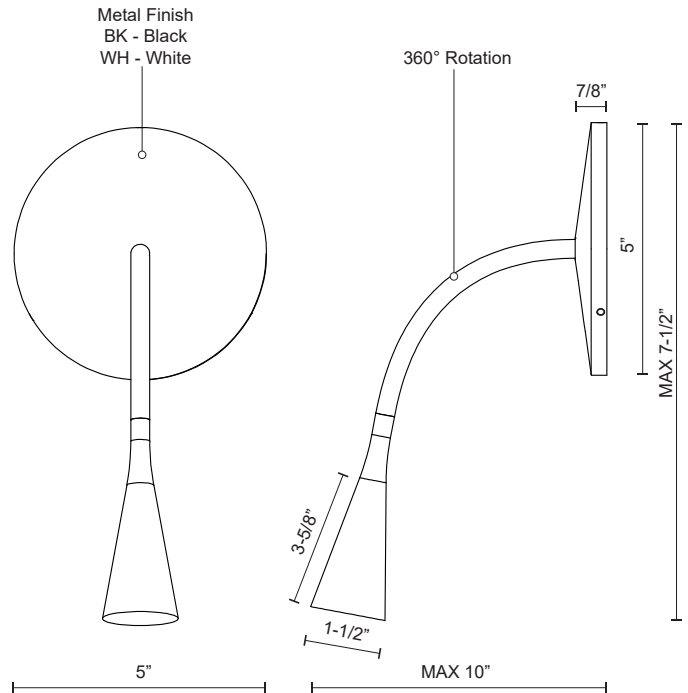

**ETON
WS18901**

WALL

PROJECT

WS18901-BK
Black

WS18901-WH
White

SPECIFICATION DETAILS

* For custom options, consult factory for details.

Fixture Dimensions	W5" x H7-1/2" x E10"
Light Source	AC LED Module
Wattage	3W
Total Lumens	245lm
Delivered Lumens	BK-190lm
Voltage	120V
Color Temperature	3000K
CRI (Ra)	90CRI
Optional Color Temps	2700K - 5000K Available, Minimum Order Quantities Apply
LED Rated Life	50,000 hours
Dimming	100% - 10%, ELV Dimmer (Not Included)
Diffuser Details	Acrylic Lens
Location	Dry
Warranty	5 Years
Mounting Style	All Orientation; Wall;
Canopy Dimensions	D5" x E7/8"

DESCRIPTION

Die-cast aluminum lamp head with flexible rubberized stem. Circular wall mount attachment. Finely textured powder-coated finish. Adjustable direction spot light. Rocker on/off switch.

KUZCO

19054 28TH AVENUE
SURREY - BC V3Z 6M3
CANADA