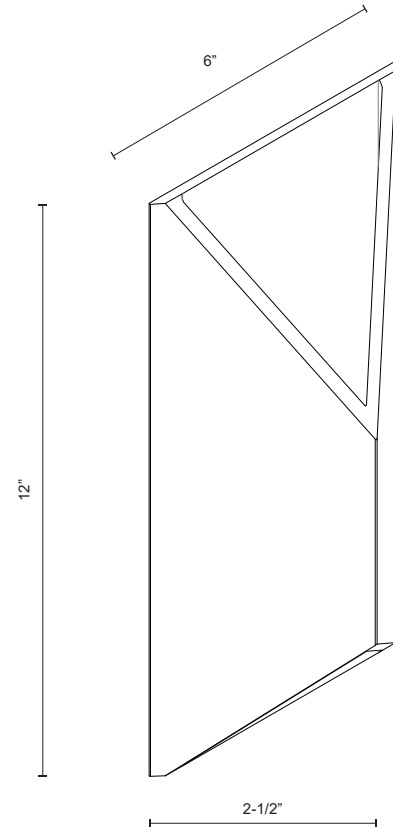

* For custom options, consult factory for details.

Fixture Dimensions	W6" x H12" x E3"
Light Source	AC LED Module
Wattage	10W
Total Lumens	800lm
Delivered Lumens	BN-172lm
Voltage	120V
Color Temperature	3000K
CRI (Ra)	90CRI
Optional Color Temps	2700K - 5000K Available, Minimum Order Quantities Apply
LED Rated Life	50,000 hours
Dimming	100% - 10%, ELV Dimmer (Not Included)
Diffuser Details	Acrylic diffuser
ADA Compliant	Yes
Compliance	ADA
Location	Wet
Warranty	5 Years
Illumination Direction	Up and Down
Mounting Style	All Orientation; Wall;

DESCRIPTION

Stunning minimalist aluminum housing wall sconce available in brushed nickel, espresso and white finishes. Rectangle shaped with triangular opening omitting light up and down. Equipped with our powerful 120V AC LED technology