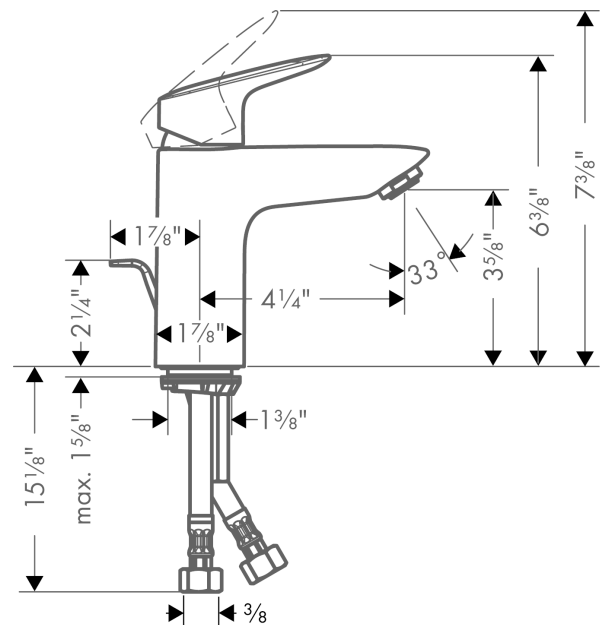

Logis

Single-Hole Faucet 100 with Pop-Up Drain, 1.2 GPM

Finishes : **chrome** Part no. : **71100001**

Description

Features

- Aerated spray
- Flow: 1.2 GPM (4.5 L/Min)
- Ceramic cartridge
- Includes pop-up drain

Item details

List Price \$ 204.00

Technology

Compliance

Product image

Scale drawing

Logis
Single-Hole Faucet 100 with Pop-Up Drain, 1.2 GPM
 Finishes : **chrome** Part no. : **71100001**

Exploded drawing

Year of production: >07/16

Logis

Single-Hole Faucet 100 with Pop-Up Drain, 1.2 GPM

Finishes : **chrome** Part no. : **71100001**

Spare parts list

Year of production: >07/16

Pos.	Description	Part no.	Price	PU
1	handle	92224000	-	1
2	screw cover	96338000	-	1
3	flange	97406000	-	1
4	nut	97209000	-	1
5	O-Ring 32x2	98193000	-	1
6	O-ring 35x2	92604000	-	1
7	cartridge, assy	95646001	-	1
8	locking screw for handle	95140000	-	1
9	seal	95008000	-	1
10	adapter for cartridge	98750000	-	1
11	O-Ring 30x2	98186000	-	1
12	aerator M24x1 (4,5 l/min)	92879000	-	1
13	screw M8 x 68	97736000	-	1
14	seal	97608000	-	1
15	fixing set	96016000	-	1
16	connection hose 18½" M8x0,75 3/8"	96321001	-	1
17	pull rod	96657000	-	1
a	pop up waste	88509000	-	1