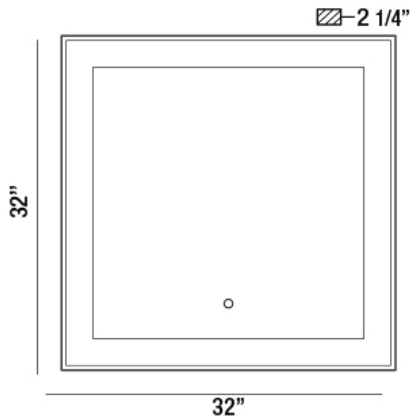

TECHNICAL DETAILS

Location	:	DAMP
Approval	:	

PROJECT INFORMATION

Job Name: Date: Type:

Comments: