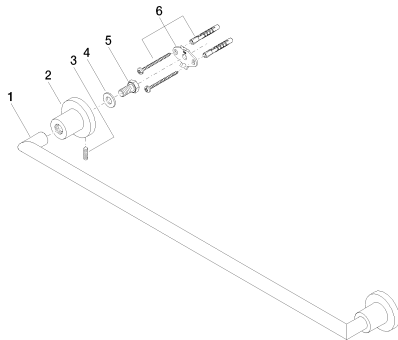

Shower - Tara.

Towel bar - polished chrome

Article number: 83 060 892-00

- Center to center 23-5/8"
- Width 25-3/4"
- Height 2-1/8"
- Flange diameter 2-1/8"
- 3-1/4" Projection

polished chrome

### Dimensional drawing

All dimensions in mm / inch = mm x 0,0394

Shower - Tara.

Towel bar - polished chrome

Article number: 83 060 892-00

Shower - Tara.

Towel bar - polished chrome

Article number: 83 060 892-00

### Spare parts list

Number	Item Number	Designation	Number of units
1	05 28 22 589 00-00	Holder - polished chrome	1
2	08 17 89 505-00	Holder - polished chrome	2
3	04 31 11 113 00 90	Mounting bracket -	2
4	09 30 11 046 90	Washer -	2
5	09 30 30 071 90	Mounting bracket -	2
6	05 17 20 739 00 90	Mounting bracket -	2