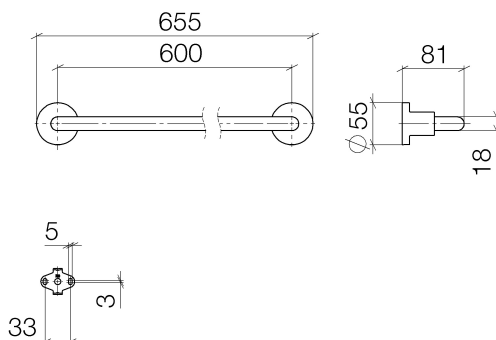

Shower - Tara.

Towel bar - polished chrome

Article number: 83 060 892-00

- Center to center 23-5/8"
- Width 25-3/4"
- Height 2-1/8"
- Flange diameter 2-1/8"
- 3-1/4" Projection

polished chrome

### Dimensional drawing

All dimensions in mm / inch = mm x 0,0394

Shower - Tara.

Towel bar - polished chrome

Article number: 83 060 892-00

Shower - Tara.

Towel bar - polished chrome

Article number: 83 060 892-00

### Spare parts list

Number	Item Number	Designation	Number of units
1	05 28 22 589 00-00	Holder - polished chrome	1
2	08 17 89 505-00	Holder - polished chrome	2
3	04 31 11 113 00 90	Mounting bracket -	2
4	09 30 11 046 90	Washer -	2
5	09 30 30 071 90	Mounting bracket -	2
6	05 17 20 739 00 90	Mounting bracket -	2