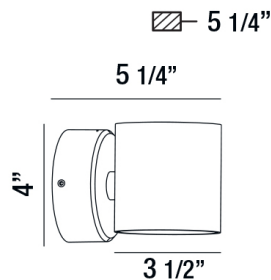

VOLUME, LED OUTDOOR WALL MOUNT

Product Details

Item No.	:	28292-012
Finish	:	Marine Grey
Shade	:	Frost Pc
Width	:	3.5"
Height	:	4"
Max Extension	:	5.25"
Est. Weight	:	2.39 lbs
IP Rating	:	54
Approval	:	

BULB DETAILS

No. of Bulbs	:	1
Bulb Type	:	LED
Bulb Voltage	:	120V
Bulb Wattage	:	7W
Bulb Socket	:	LED
Input Voltage	:	120V
Lumens	:	500lm
Kelvin	:	3000K
CRI	:	80+
Bulb Included	:	Yes

Options Available

ITEM NO.	FINISH	SHADE
28292-012	Marine Grey	Frost Pc
28292-029	Graphite Grey	Frost Pc

For direct wire applications only. Consult factory for junction box sold separately. Aluminum cast construction and powder coated. Patented Design.

TECHNICAL DETAILS

Canopy Diameter	:	3.56"
Driver	:	Electronic Driver 120v 50/60hz