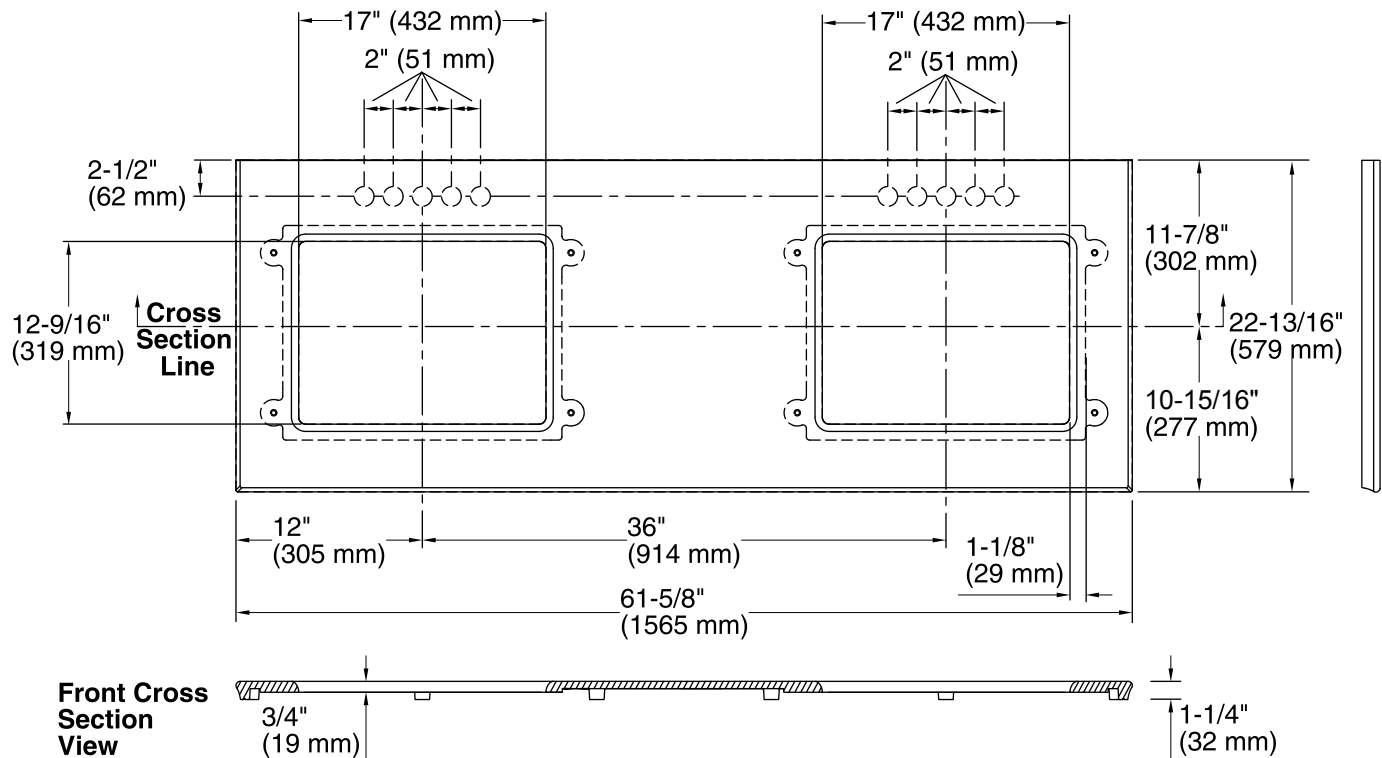

Features

- Pairs with KOHLER Verticyl rectangular under-mount bathroom sinks.
- Pilot holes for single, 4-inch centerset, and 8-inch wideset faucets.
- Sculpted edge.
- Coordinates with the industry-standard 60-inch vanities in the KOHLER® Tailored vanity collection.
- Field trimmable for alcove and corner installations.
- Optional side and backsplashes available (sold separately).

Material

- Solid surface.

Installation

- Vanity top.
- Includes mounting hardware for sinks.
- Accommodates single, 4-inch, and 8-inch center faucet configurations.

Required Products/Accessories

K-2882 Under-mount Bathroom Sink

Color	Code	Description
	S33	White Expressions
	S34	Almond Expressions
	S35	Biscuit Expressions
	S36	Ice Grey Expressions

Notes

Install this product according to the installation instructions.

Observe all local plumbing and building codes. This countertop is designed to be installed with a KOHLER or standard-size vanity.

Faucet hole and sink-mounting locations are marked on the underside of the countertop.