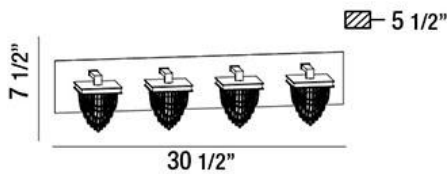

PROJECT INFORMATION

Job Name: Date: Type:

Comments: