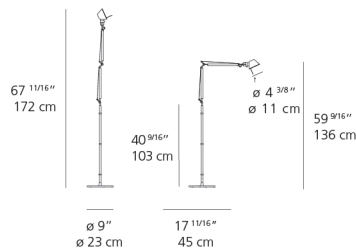

Lamp type	LED-T
Lamp	max 60W E12/G16.5
Lamp Included	No
Control type	On/Off (On Cord)
Input Voltage	120V
Power consumption	N/A
Ballast	N/A

Colors & Finishes

Aluminum

Materials

- Arms and diffuser in aluminum
- Joints and tension control knobs in polished die-cast aluminum
- Tension cables in stainless steel
- Floor support base in weighted steel with stamped aluminum cover
- Stem in steel

Features & Accessories

- Fully adjustable, articulated arm structure
- Tilttable and 360 degrees rotatable diffuser

Dimensions

Packaging

3 Boxes

1 x 8-3/4" x 8-3/4" x 19-13/16" / 2.51 lbs - 22 cm x 22 cm x 50 cm / 1.14 kg

1 x 1-1/4" x 1-1/4" x 45-3/4" / 1.98 lbs - 3 cm x 3 cm x 116 cm / .9 kg

1 x 11-1/8" x 11-1/8" x 4" / 9.7 lbs - 28 cm x 28 cm x 10 cm / 4.4 kg

Light distribution

Direct

Luminaire weight

11.62 lbs / 5.27 kg

Warranty