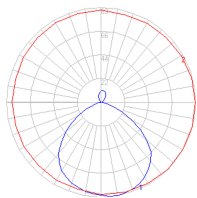

Features & Accessories

- Fully adjustable, articulated arm structure
- Tilttable and 360 degrees rotatable diffuser

Dimensions

Packaging

3 Boxes

1 x 8-3/4" x 8-3/4" x 19-13/16" / 2.51 lbs - 22 cm x 22 cm x 50 cm / 1.14 kg

1 x 1-1/4" x 1-1/4" x 45-3/4" / 1.98 lbs - 3 cm x 3 cm x 116 cm / .9 kg

1 x 11-1/8" x 11-1/8" x 4" / 9.7 lbs - 28 cm x 28 cm x 10 cm / 4.4 kg

Light distribution

Direct

Luminaire weight

11.62 lbs / 5.27 kg

Warranty

5 year Limited warranty

Red = Max Cd. Through Vertical plane

Blue = Max Cd. Through Horizontal plane