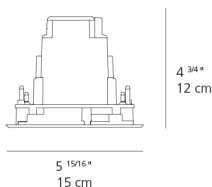

Dimensions

Packaging

1 Box

1 x 11-11/16" x 9-15/16" x 8-3/4" / 3.97 lbs - 29.5 cm x 25 cm x 22 cm / 1.8 kg

Light distribution

Direct

Luminaire weight

2.98 lbs / 1.35 kg