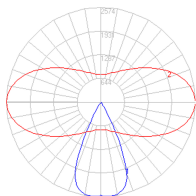

Dimensions

Packaging

1 Box

1 x 11-11/16" x 9-15/16" x 8-3/4" / 3.97 lbs - 29.5 cm x 25 cm x 22 cm / 1.8 kg

Light distribution

Direct

Luminaire weight

2.98 lbs / 1.35 kg

Red = Max Cd. Through Vertical plane

Blue = Max Cd. Through Horizontal plane

Warranty

5 year limited warranty