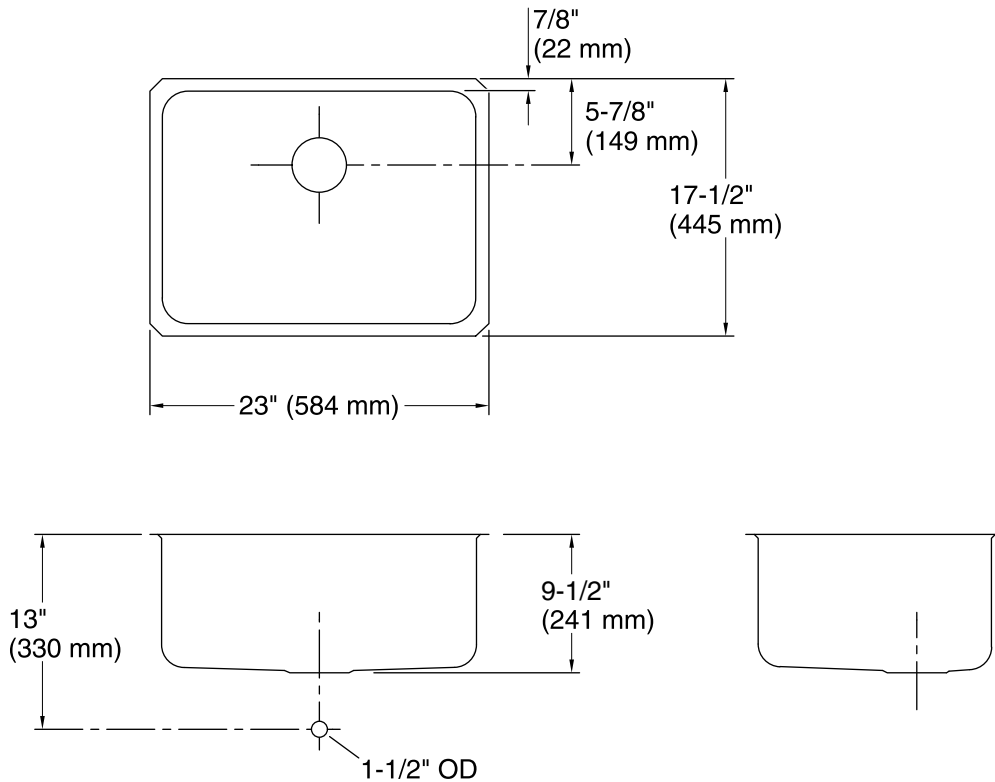

### Technical Information

All product dimensions are nominal.

Bowl configuration:	Single
Installation:	Under-mount
Min. base cabinet width:	27" (686 mm)
Bowl area (Center):	Length: 21-1/4" (540 mm) Width: 15-3/4" (400 mm) Bowl depth: 9-1/2" (241 mm) Water depth: 9-1/2" (241 mm)
Drain hole:	3-3/4" (94 mm)
Template:	113193, required, included