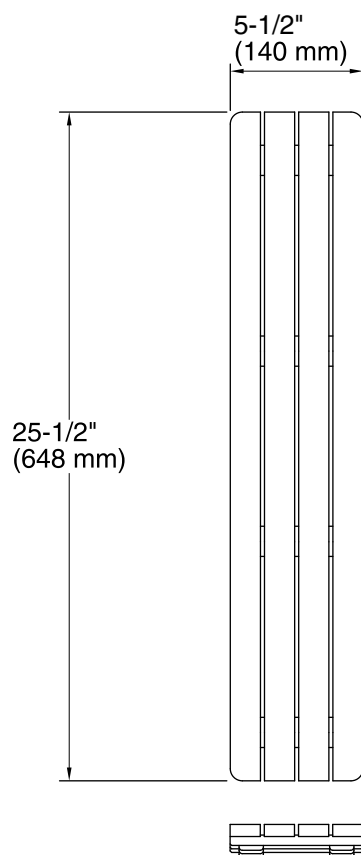

Technical Information

All product dimensions are nominal.

Notes

Install this product according to the installation guide.