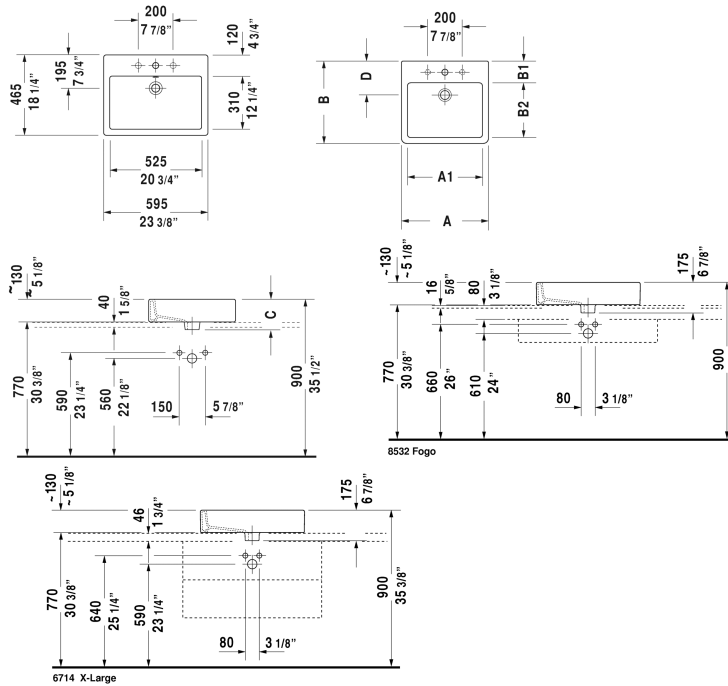

Vero Above-counter basin # 045260..00 / 045260..60 / 045260..30

| < 23 3/8" Inch > |

Above-counter basin	Dimension	Weight	Order number
ground, with faucet deck, back side glazed, hardware included, CUPC listed, 23 3/8" Inch			
Colors			
00 White 08 Black			
Variant			
● with overflow	23 3/8" x 18 1/4" Inch	39.5 lb	045260..00
⊗ with overflow	23 3/8" x 18 1/4" Inch	39.5 lb	045260..60
●●● with overflow	23 3/8" x 18 1/4" Inch	39.5 lb	045260..30
Infobox			
* When using this siphon please observe outlet height from upper surface of finished floor to center of outlet in accordance with the technical specification sheet, installation with a distance to the wall is required			
Sanitary ceramics with the special WonderGliss surface finish will remain clean and attractive-looking for a long time to come. When ordering WonderGliss please add a "1" as eleventh digit to the model number.			
Design Siphon		3.3 lb	005036

All drawings contain the necessary measurements which are subject to standard tolerances. They are stated in inch & mm and are non-binding. Exact measurements, in particular for customized installation scenarios, can only be taken from the finished ceramic piece.