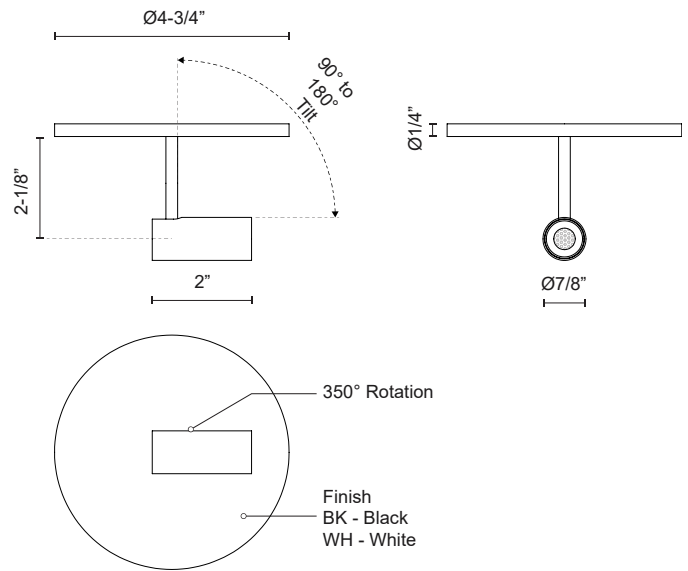

**DOWNEY**  
**SF15001**  
 SEMI FLUSH

PROJECT

**DESCRIPTION**

Recessed within the minute barrel of the quintessential adjustable lamp is a spot light assembly applied across the X line. By utilizing slim AC LED boards the canopy scale is reduced to a fundamental trim plate and minimizes the visual footprint of the functional fixtures. Available in two petite cylindrical sizes and a single or multi-light configuration.

SF15001-BK  
Black

SF15001-WH  
White

**SPECIFICATION DETAILS**

\* For custom options, consult factory for details.

<b>Fixture Dimensions</b>	D4-3/8" x H3-3/4"
<b>Light Source</b>	LED with DC Driver
<b>Wattage</b>	4W
<b>Total Lumens</b>	255lm
<b>Delivered Lumens</b>	178lm
<b>Voltage</b>	120V
<b>Color Temperature</b>	3000K
<b>CRI (Ra)</b>	90CRI
<b>Optional Color Temps</b>	2700K - 5000K Available, Minimum Order Quantities Apply
<b>LED Rated Life</b>	50,000 hours
<b>Dimming</b>	100% - 10%, TRIAC or ELV Dimmer (Not Included)
<b>Diffuser Details</b>	Clear Acrylic TIR Lens
<b>Location</b>	Dry
<b>Warranty</b>	5 Years
<b>Mounting Style</b>	All Orientation; Ceiling and Wall;
<b>Canopy Dimensions</b>	D4-3/8" x H1/4"