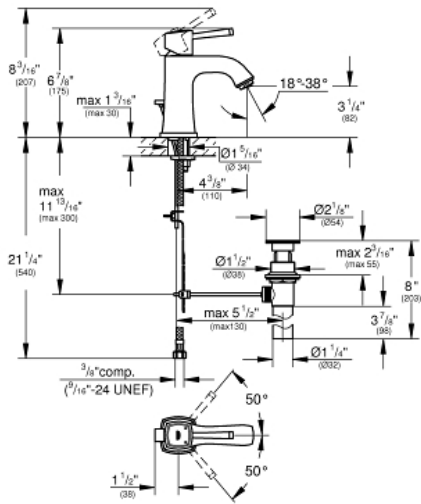

GRANDERA Single-Handle Bathroom Faucet M-Size

MODEL # 2331100A

GROHE CANADA, INC. | 5900 Avebury Road, Mississauga, Ontario, Canada L5R 3M3
Phone: 905-271-2929 | Fax: 905-271-9494 | info@grohe.ca

Pure Freude
an Wasser

Product Description:
GRANDERA
Single-Handle Bathroom Faucet M-Size

Standard Specification:

- Single hole installation
- GROHE SilkMove 28 mm (1.1") ceramic cartridge
- GROHE StarLight chrome finish
- GROHE EcoJoy technology for less water and perfect flow
- Pop-up waste set 32mm (1 1/4")
- Stainless steel flex lines
- Temperature limiter
- GROHE QuickFix rapid installation system
- Max flow rate: 4.56 L/min (1.2 gpm)