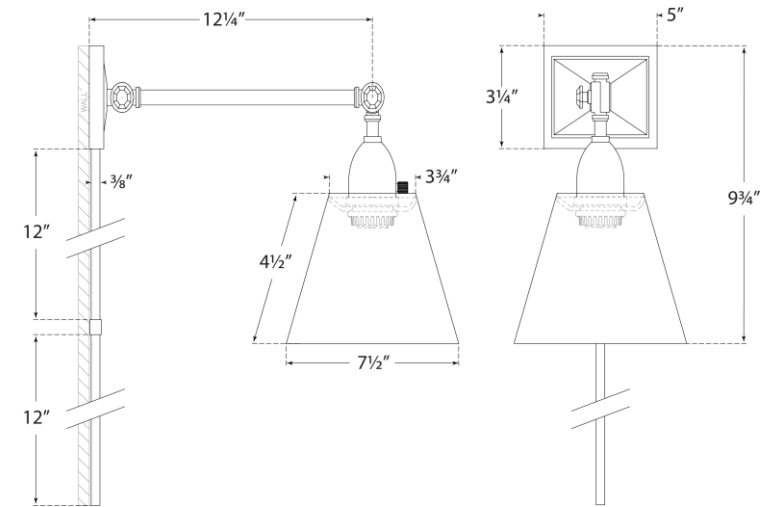

## Jane Single Library Wall Light

Item # AH 2325HAB-L

Designer: Alexa Hampton

Height: 8.75" - 9.75"

Width: 7.5"

Extension: 14.75" - 17.75"

Backplate: 3.25" x 4.75" Rectangle

Finishes: AN, GM, HAB, PN

Shade Treatments: L

Shade Details: 3.75" x 7.5" x 5"

Socket: E26 On-Off

Wattage: 40 A

Note: UL Only | Cord Cover Included

Side View

Front View