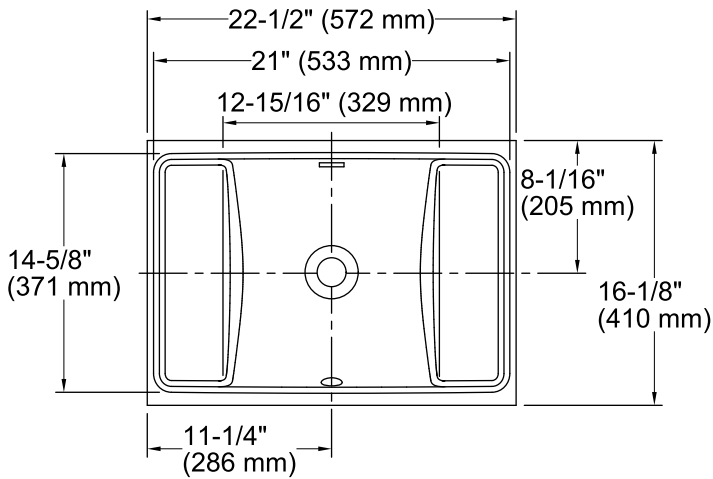

Technical Information

All product dimensions are nominal.

- Bowl configuration: Single
- Installation: Under-mount
- Bowl area (Only): Length: 12-15/16" (329 mm)
Width: 14-5/8" (371 mm)
Water depth: 3-1/4" (83 mm)
- Drain hole: 1-11/16" (43 mm)
- Template: 1070407-7, required, included