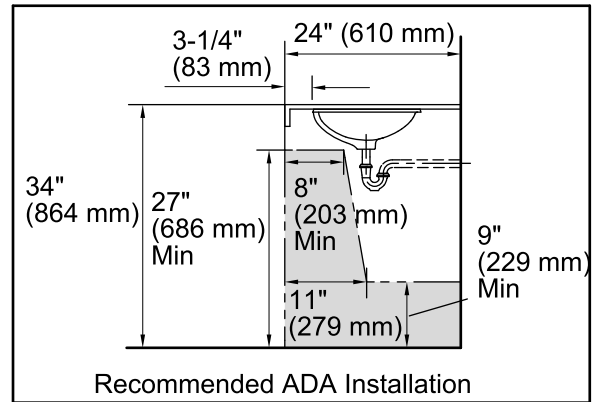

Features

- Gently curved basin.
- Two side ledges.
- Overflow drain.
- No faucet holes; requires wall- or counter-mount faucet.

Material

- KOHLER® enameled cast iron.

Installation

- Under-mount

Recommended Products/Accessories

Technical Information

All product dimensions are nominal.

- Bowl configuration: Single
- Installation: Under-mount
- Bowl area (Only): Length: 12-15/16" (329 mm)
Width: 14-5/8" (371 mm)
Water depth: 3-1/4" (83 mm)
- Drain hole: 1-11/16" (43 mm)
- Template: 1070407-7, required, included