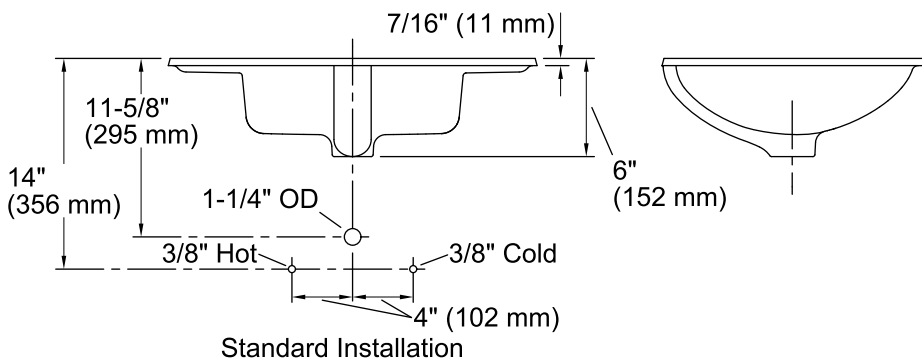

Features

- Gently curved basin.
- Two side ledges.
- Overflow drain.
- No faucet holes; requires wall- or counter-mount faucet.

Material

- KOHLER® enameled cast iron.

Installation

- Under-mount

Recommended Products/Accessories

Technical Information

All product dimensions are nominal.

- Bowl configuration: Single
- Installation: Under-mount
- Bowl area (Only): Length: 12-15/16" (329 mm)
Width: 14-5/8" (371 mm)
Water depth: 3-1/4" (83 mm)
- Drain hole: 1-11/16" (43 mm)
- Template: 1070407-7, required, included