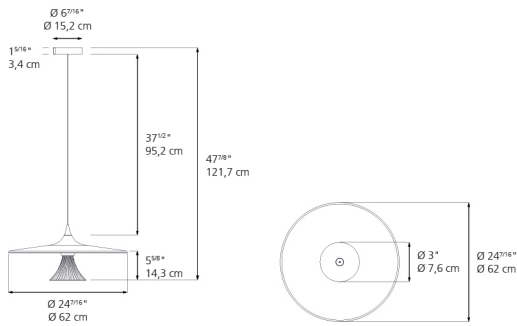

Dimensions

Packaging

1 Box

Light distribution

Diffused

Luminaire weight

0 lbs / 0 kg

Warranty