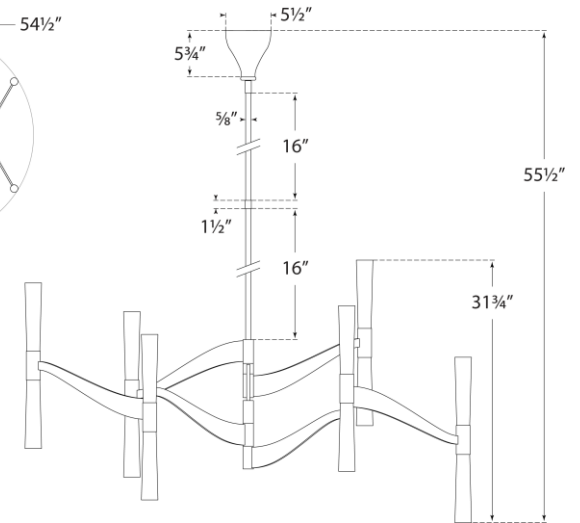

TEAR SHEET

Brenta Grande Chandelier

Item # ARN 5472BZ-CG

Designer: AERIN

O/A Height: 55.5"

Fixture Height: 32"

Min. Custom Height: 44"

Width: 54.5"

Canopy: 5.5" Round

Finishes: BZ, HAB, PN

Glass Options: WG

Socket: Dedicated LED

Wattage: 45w (3600lm)

Weight: 43 Pounds

Note: Custom Height Available

Top View

Front View