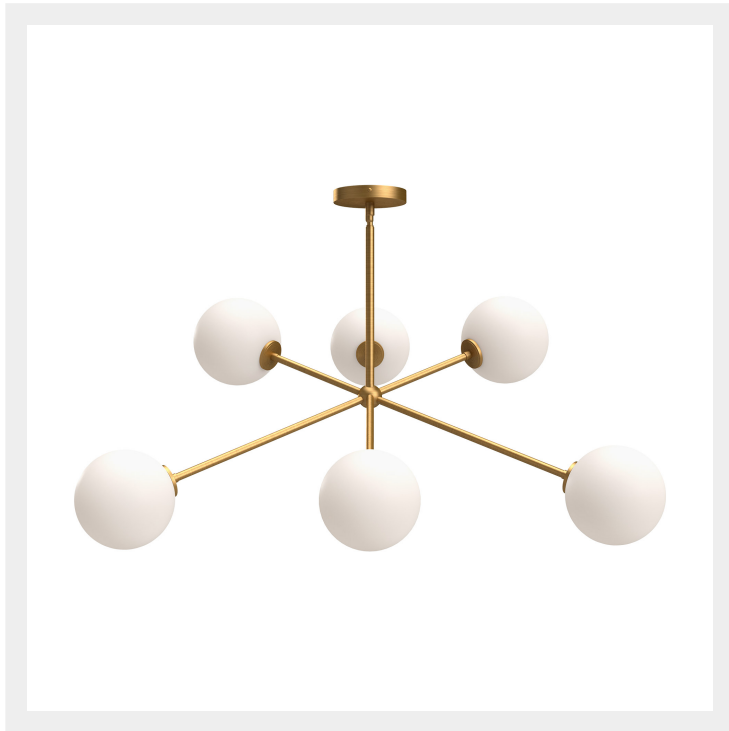

alora mood

P. 1.855.855.8926

CANADA: 19054 28TH Avenue Surrey - BC V3Z 6M3

USA: 3035 E. Lone Mountain Rd - Las Vegas, NV, 89081

CASSIA CH549640

FIXTURE DIMENSIONS	D39-1/2" x H16-3/8"
LAMP TYPE	E12
MAX WATTAGE	40W
BULB QTY	6
BULBS INCLUDED	No
VOLTAGE	120V
GLASS DETAILS	Opal Glass
MATERIAL	Glass; Steel;
ROD LENGTH	46" Max (3x12" + 1x6" + 1x4")
DIAMETER OF ROD	5/8"
WIRE LENGTH	60"
MINIMUM HANG HEIGHT	24"
SLOPED CEILING ADAPTABLE	Yes, Up to 90 Degrees
LOCATION	Dry
CANOPY DIMENSIONS	D4-3/4" x H7/8"
BRAND	Alora Mood

[D - Diameter, L - Length, W - Width, H - Height, E - Extension]

AVAILABLE FINISHES:

CH549640AGOP
Aged Gold/Opal
Matte Glass

CH549640MBOP
Matte Black/Opal
Matte Glass

*For complete warranty terms, please visit: www.aloralighting.com/warranty