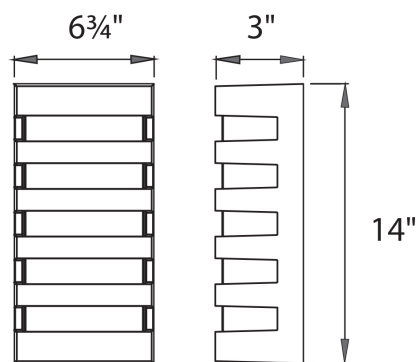

Fixture Type: _____

Catalog Number: _____

Project: _____

Location: _____

Folsom

Outdoor Wall Sconce 3000K

Model & Size	Color Temp & CRI	Finish	Watt	LED Lumens	Delivered Lumens	Title 24
WS-W23614 14"	3000K 90	BK Black	13W	965	163	Yes
	3000K 90	BZ Bronze	12W	965	163	No
	3000K 90	GH Graphite	12W	965	163	No

Example: **WS-W23614-BK**

• For 277V special order, add an "F" before the finish: WS-W23614F-BZ

DESCRIPTION

Die-cast aluminum forged into stripes encasing an inner etched opal glass create a unique design suitable for many outdoor commercial and residential applications. Folsom is available in two finish options, and two sizes.

FEATURES

- Title 24 may not be available for all finishes, check for availability
- ACLED driverless technology
- 5 year warranty

SPECIFICATIONS

Color Temp:	3000K
Input:	120 VAC, 50/60Hz
CRI:	90
Dimming:	ELV: 100 - 10%
Rated Life:	45000 Hours
Mounting:	Can be mounted on wall in all orientations
Standards:	ETL, cETL, IP65, Title 24: 2016 Wet Location Listed
Construction:	Aluminum with acrylic diffuser

REPLACEMENT PARTS

- RPL-GLA-23614-01 - Outer glass for WS-W23614
- RPL-GLA-23614-02 - Inner glass for WS-W23614

FINISHES

LINE DRAWING

WS-W23614