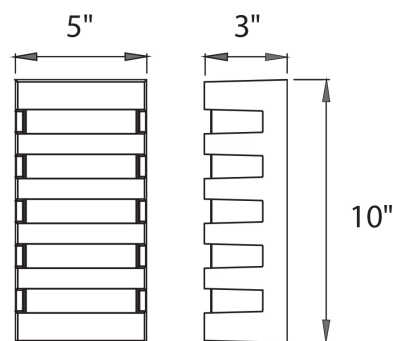

FINISHES

LINE DRAWING

WS-W23610