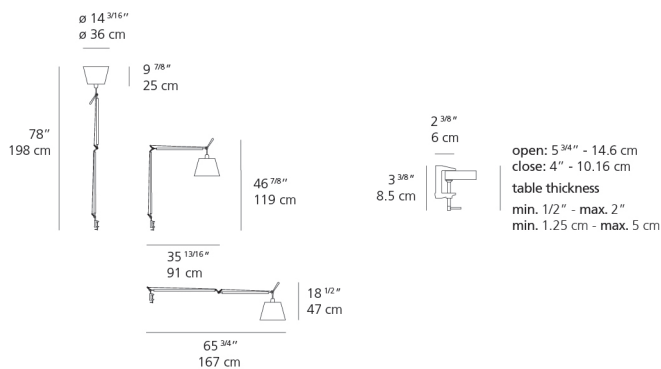

- Fully adjustable articulated arm structure

Dimensions

Packaging

3 Boxes

1 x 44-9/16" x 13-5/16" x 8-3/8" / 6.61 lbs - 113 cm x 33.5 cm x 21 cm / 3 kg

1 x 16-1/4" x 16-1/4" x 44-1/2" / 1.1 lbs - 41 cm x 41 cm x 34 cm / .5 kg

1 x 5-3/16" x 4-13/16" x 3-5/8" / .44 lbs - 13 cm x 12 cm x 9 cm / .2 kg

Light distribution

Diffused

Red = Max Cd. Through Vertical plane
Blue = Max Cd. Through Horizontal plane

Luminaire weight

3.97 lbs / 1.8 kg