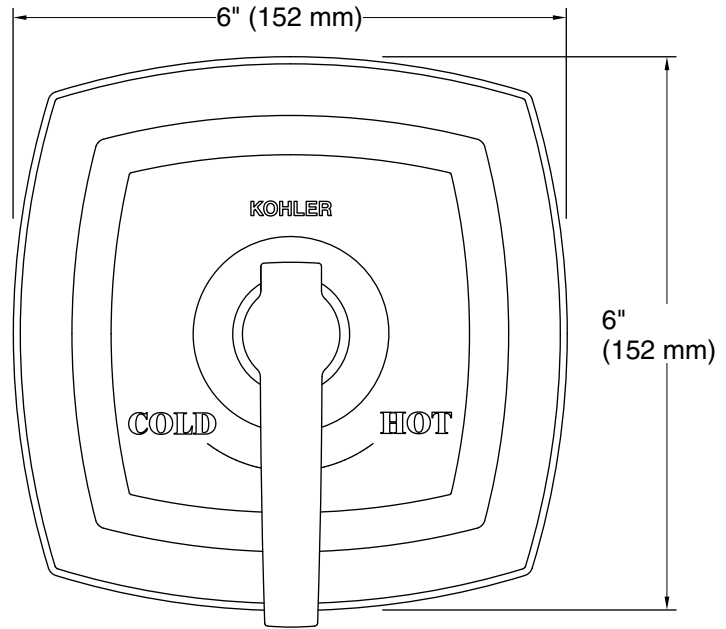

Technical Information

All product dimensions are nominal.

Notes

Install this product according to the installation instructions.

ADA, OBC, CSA B651 compliant when installed to the specific requirements of these regulations.