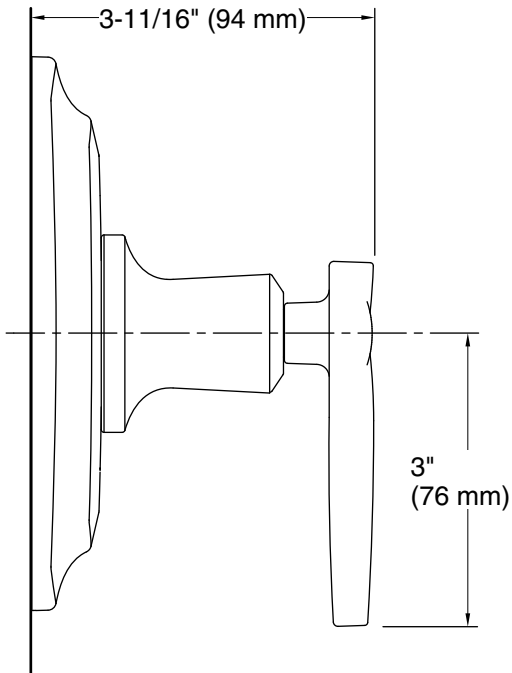

Technical Information

All product dimensions are nominal.

Notes

Install this product according to the installation instructions.

ADA, OBC, CSA B651 compliant when installed to the specific requirements of these regulations.