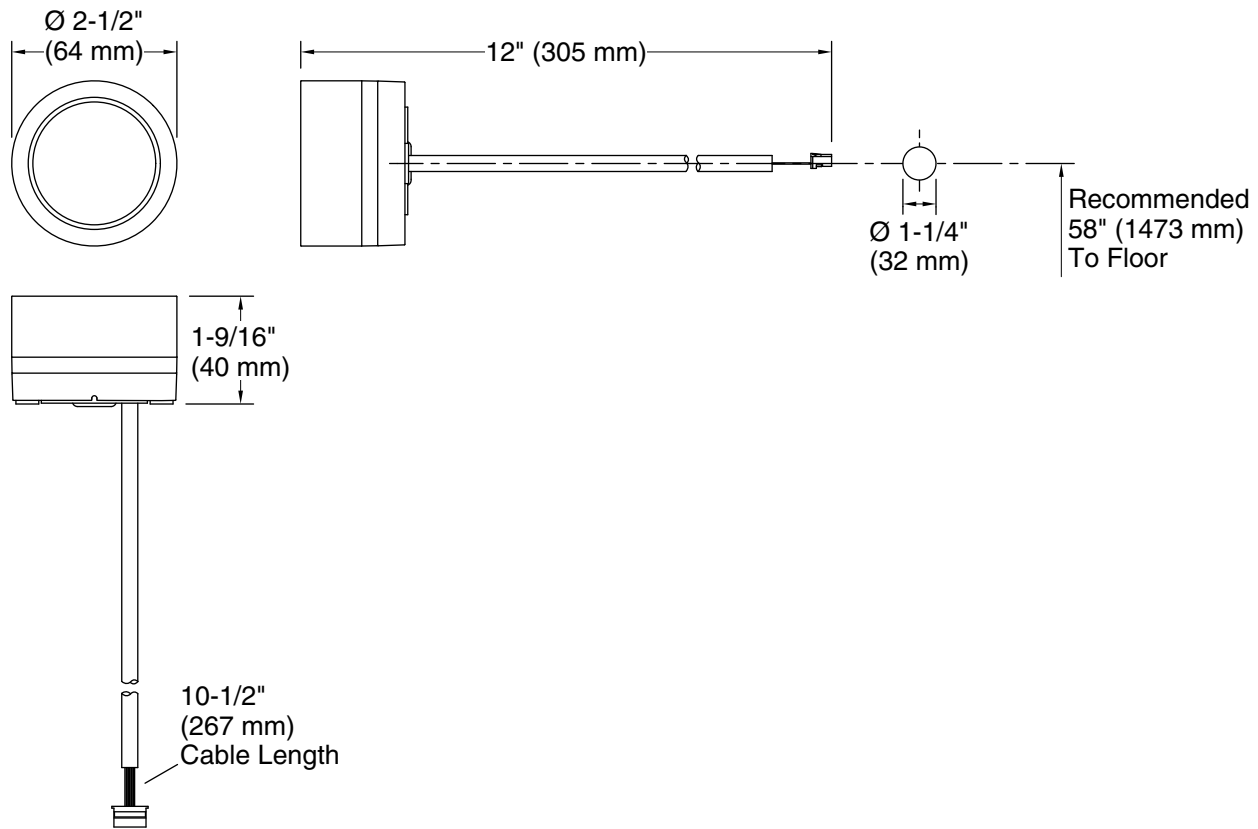

Technical Information

All product dimensions are nominal.

Drain included:	No
Bluetooth® range:	32 ft (9.8 m)
Bluetooth® version:	4.1
Max. Ambient temp:	125°F (51.7°C)
Min. Operating temp:	120°F (48.9°C)
Max. Operating temp:	86°F (30°C)
Max. Relative humidity condensing:	100%

Notes

Install this product according to the installation instructions.