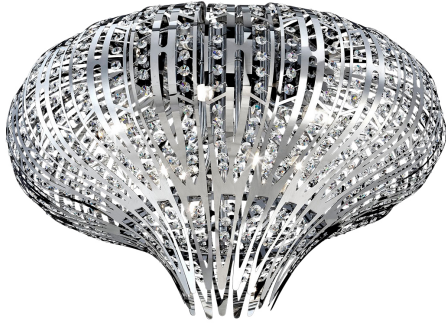

MONICA, 27" CEILING MOUNT

Options Available

ITEM NO.	FINISH	SHADE
26329-017	Chrome	Chrome/clear

Polished laser cut chrome with inset crystal beading Polished laser cut chrome with inset crystal beading

Product Details

Item No.	:	26329-017
Finish	:	Chrome
Shade	:	Chrome/clear
Diameter	:	27"
Height	:	17"
Est. Weight	:	20.46 lbs
IP Rating	:	DRY
Approval	:	

BULB DETAILS

No. of Bulbs	:	9
Bulb Type	:	G9
Bulb Voltage	:	120V
Bulb Wattage	:	60W
Bulb Socket	:	G9
Input Voltage	:	120V
Dimmable	:	Yes
Bulb Included	:	Yes

TECHNICAL DETAILS

Canopy Diameter	:	9"
-----------------	---	----

PROJECT INFORMATION

Job Name: Date: Type:

Comments: