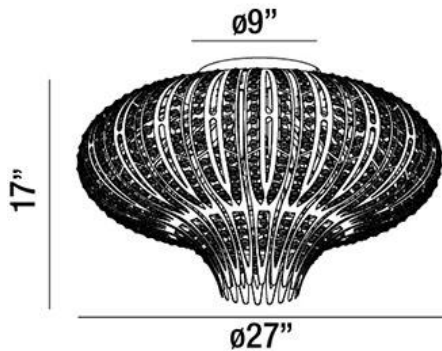

MONICA, 27" CEILING MOUNT

Options Available

ITEM NO.	FINISH	SHADE
26329-017	Chrome	Chrome/clear

Polished laser cut chrome with inset crystal beading Polished laser cut chrome with inset crystal beading

Product Details

Item No.	:	26329-017
Finish	:	Chrome
Shade	:	Chrome/clear
Diameter	:	27"
Height	:	17"
Est. Weight	:	20.46 lbs
IP Rating	:	DRY
Approval	:	

BULB DETAILS

No. of Bulbs	:	9
Bulb Type	:	G9
Bulb Voltage	:	120V
Bulb Wattage	:	60W
Bulb Socket	:	G9
Input Voltage	:	120V
Dimmable	:	Yes
Bulb Included	:	Yes

TECHNICAL DETAILS

Canopy Diameter	:	9"
-----------------	---	----

PROJECT INFORMATION

Job Name: Date: Type:

Comments: