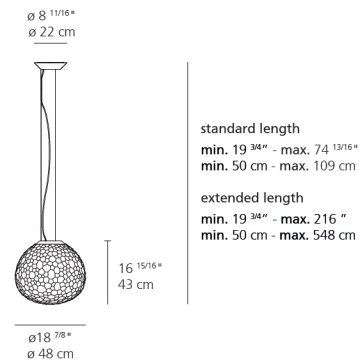

Meteorite 48 suspension E26/A19 extended length

SPECIFICATIONS

1713018A-EXT

Design By

Pio & Tito Toso

Collection

Design

Specifications

Lamp type	LED-T
Lamp	max 100W E26/A19
Lamp Included	No
Control type	Dimmable 2-Wire
Input Voltage	120V
Power consumption	N/A
Ballast	N/A

Colors & Finishes

White

Materials

- Diffuser in handblown double layer artistic glass
- Base in technopolymer and steel

Features & Accessories

- Glass made by succession of glass molding, frosting, sandblasting and etching techniques
- Extended cable length

Dimensions

Packaging

1 Box

1 x 22-15/16" x 22-15/16" x 22-15/16" / 26.92 lbs - 58 cm x 58 cm x 58 cm / 12.21 kg

Light distribution

Diffused

Luminaire weight

16.77 lbs / 7.61 kg

Warranty

5 year Limited warranty