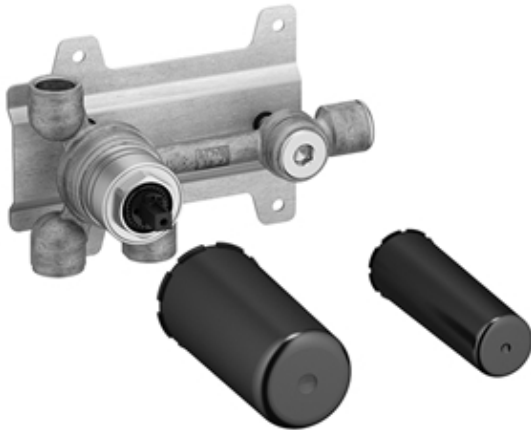

Sink - FM products

Rough for wall-mounted faucet mixer on left -

Article number: 35 807 970-90 0010

- 2x female thread 1/2" connections
- brass, lead free
- 1x female thread 1/2" outlet for wall spout
- Cartridge
- Mud guard
- Sound insulation
- Center to center 3-7/8"

All dimensions in mm / inch = mm x 0,0394

Flow rate chart

Sink - FM products

Rough for wall-mounted faucet mixer on left -

Article number: 35 807 970-90 0010

Sink - FM products

Rough for wall-mounted faucet mixer on left -

Article number: 35 807 970-90 0010

Recommended article

12 070 970 90

Extension 3/4" -

Spare parts list

Number	Item Number	Designation	Number of units
1	09 11 11 013 90	Accessories FM -	1
2	04 30 31 024 01 90	Mounting bracket -	2
3	09 30 30 049 90	Mounting bracket -	3
4	09 17 20 051 90	Mounting bracket -	1
6	04 17 01 022 10 90	Hood / sleeve -	1
7	90 15 05 063 00 90	EHM cartridge -	1
8	04 28 10 148 00 90	EHM cartridge -	1
9	09 24 04 105 90	Mounting bracket -	1
10	09 21 02 104 90	Protective cap -	1
11	04 31 20 062 10 90	Plug for European drain -	1
12	04 31 20 006 00 90	Plug for European drain -	1
13	09 21 02 102 90	Protective cap -	1