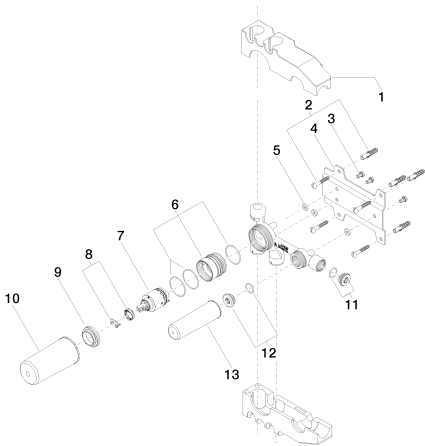

Sink - FM products

Rough for wall-mounted faucet mixer on left -

Article number: 35 807 970-90 0010

- 2x female thread 1/2" connections
- brass, lead free
- 1x female thread 1/2" outlet for wall spout
- Cartridge
- Mud guard
- Sound insulation
- Center to center 3-7/8"

All dimensions in mm / inch = mm x 0,0394

Flow rate chart

Sink - FM products

Rough for wall-mounted faucet mixer on left -

Article number: 35 807 970-90 0010

Sink - FM products

Rough for wall-mounted faucet mixer on left -

Article number: 35 807 970-90 0010

Recommended article

12 070 970 90

Extension 3/4" -

Spare parts list

Number	Item Number	Designation	Number of units
1	09 11 11 013 90	Accessories FM -	1
2	04 30 31 024 01 90	Mounting bracket -	2
3	09 30 30 049 90	Mounting bracket -	3
4	09 17 20 051 90	Mounting bracket -	1
6	04 17 01 022 10 90	Hood / sleeve -	1
7	90 15 05 063 00 90	EHM cartridge -	1
8	04 28 10 148 00 90	EHM cartridge -	1
9	09 24 04 105 90	Mounting bracket -	1
10	09 21 02 104 90	Protective cap -	1
11	04 31 20 062 10 90	Plug for European drain -	1
12	04 31 20 006 00 90	Plug for European drain -	1
13	09 21 02 102 90	Protective cap -	1