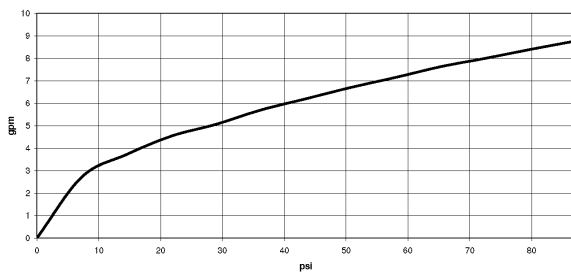

Sink - FM products

Rough for wall-mounted faucet mixer on left -

Article number: 35 807 970-90 0010

- 2x female thread 1/2" connections
- brass, lead free
- 1x female thread 1/2" outlet for wall spout
- Cartridge
- Mud guard
- Sound insulation
- Center to center 3-7/8"

All dimensions in mm / inch = mm x 0,0394

Flow rate chart

Sink - FM products

Rough for wall-mounted faucet mixer on left -

Article number: 35 807 970-90 0010

Sink - FM products

Rough for wall-mounted faucet mixer on left -