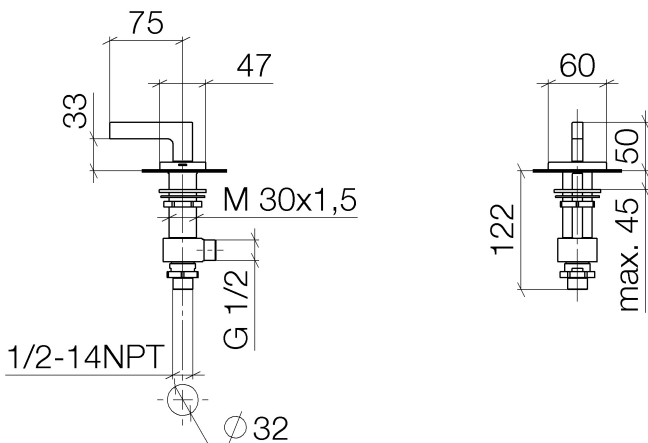

## Sink - CL.1

Deck valve counter-clockwise closing cold - polished chrome

Article number: 20 004 716-00

- 1-1/4" hole diameter
- Flange 2-3/8" x 1-7/8"
- Fittings group in compliance with DIN 4109: 1
- (ADA)

## Dimensional drawing

All dimensions in mm / inch = mm x 0,0394

Sink - CL.1

Deck valve counter-clockwise closing cold - polished chrome

Article number: 20 004 716-00

## Sink - CL.1

Deck valve counter-clockwise closing cold - polished chrome

Article number: 20 004 716-00