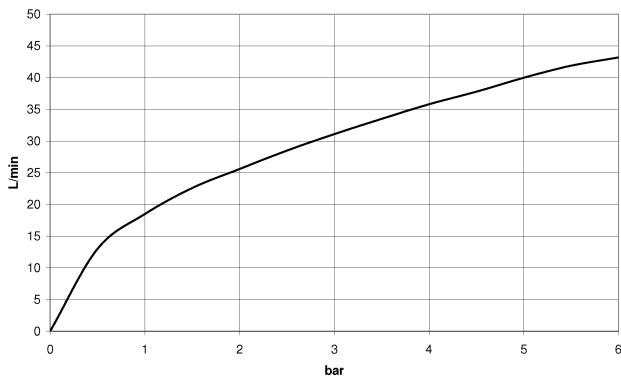

## Dimensional drawing

All dimensions in mm / inch = mm x 0,0394

Sink - CL.1

Deck valve counter-clockwise closing cold - polished chrome

Article number: 20 004 716-00

### Flow rate chart