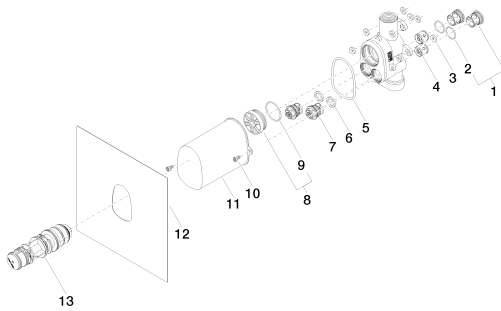

All dimensions in mm / inch = mm x 0,0394

Shower - FM products  
xTOOL Concealed thermostat rough -  
Article number: 35 517 970-90 0010

### Flow rate chart

Shower - FM products  
xTOOL Concealed thermostat rough -  
Article number: 35 517 970-90 0010

## Recommended article

12 177 970 90  
Extension 1-1/8" -

12 178 970 90  
Extension 1-3/4" -