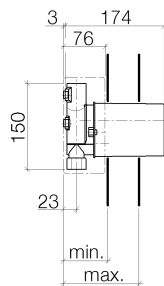

Shower - FM products  
 xTOOL Concealed thermostat rough -  
 Article number: 35 517 970-90 0010

- brass, lead free
- 2x back flow preventer
- Integrated supply stops
- 2x connections 3/4" (hot/cold)
- female thread 3/4" connection
- Thermostat cartridge
- Mud guard
- Water protection
- Sound insulation

Dimensional drawing

Source	min	max
Circle	80	110
Lulu	80	110
Madison	80	110
Madison Flair	80	110
TARA LOGIC	80	110
Meta 02	80	110
Soul	80	110
Square	80	110
Cult	80	110
L'Aura	80	110
Domicil	85	110
Just	80	155
LaFleur	95	160
SUPERNOVA	95	160
Symetris	95	160
CECQUE	95	160
Tara	95	160
MEM	115	156
CL1	115	156

All dimensions in mm / inch = mm x 0,0394

Shower - FM products  
xTOOL Concealed thermostat rough -  
Article number: 35 517 970-90 0010

### Flow rate chart

Shower - FM products  
xTOOL Concealed thermostat rough -  
Article number: 35 517 970-90 0010