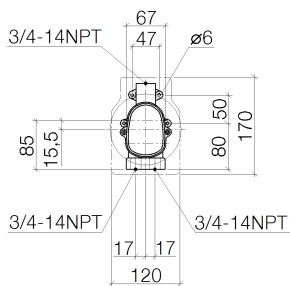

Shower - FM products  
 xTOOL Concealed thermostat rough -  
 Article number: 35 517 970-90 0010

- brass, lead free
- 2x back flow preventer
- Integrated supply stops
- 2x connections 3/4" (hot/cold)
- female thread 3/4" connection
- Thermostat cartridge
- Mud guard
- Water protection
- Sound insulation

Dimensional drawing

Source	min	max
Circle	80	110
Lulu	80	110
Madison	80	110
Madison Flair	80	110
TARA LOGIC	80	110
Meta 02	80	110
Soul	80	110
Square	80	110
Cult	80	110
L'Aura	80	110
Domicil	85	110
Just	80	155
LaFleur	95	160
SUPERNOVA	95	160
Symetris	95	160
CECQUE	95	160
Tara	95	160
MEM	115	156
CL1	115	156

All dimensions in mm / inch = mm x 0,0394

Shower - FM products  
xTOOL Concealed thermostat rough -  
Article number: 35 517 970-90 0010

### Flow rate chart

Shower - FM products  
xTOOL Concealed thermostat rough -  
Article number: 35 517 970-90 0010