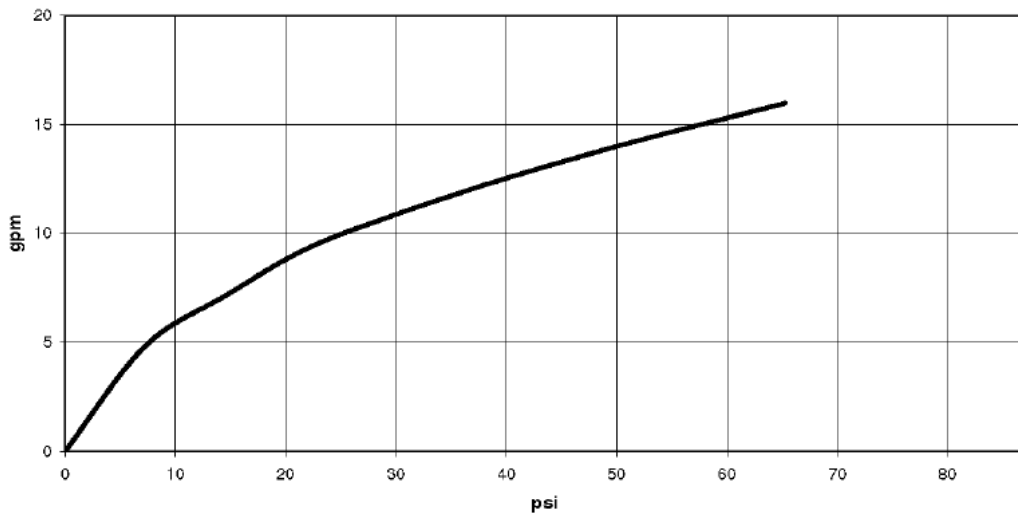

Shower - FM products
xTOOL Concealed thermostat rough -
Article number: 35 517 970-90 0010

- brass, lead free
- 2x back flow preventer
- Integrated supply stops
- 2x connections 3/4" (hot/cold)
- female thread 3/4" connection
- Thermostat cartridge
- Mud guard
- Water protection
- Sound insulation

Dimensional drawing

Source	min	max
Circle	80	110
Lulu	80	110
Madison	80	110
Madison Flair	80	110
TARA LOGIC	80	110
Meta 02	80	110
Soul	80	110
Square	80	110
Cult	80	110
L'Aura	80	110
Domicil	85	110
Just	80	155
LaFleur	95	160
SUPERNOVA	95	160
Symetris	95	160
CECQUE	95	160
Tara	95	160
MEM	115	156
CL1	115	156

All dimensions in mm / inch = mm x 0,0394

Shower - FM products
xTOOL Concealed thermostat rough -
Article number: 35 517 970-90 0010

Flow rate chart