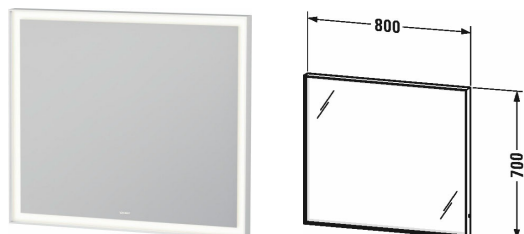

L-Cube Mirror with lighting # LC738100000

|< 800 mm >|

Mirror with lighting	Dimension	Weight	Order number
IP 44, LED lighting (4 sided), LED dimming function, 1 sensor switch bottom right, LED (lifespan > 30.000 hours), LED module fixed install, Energy class: A, LED module 3500 Kelvin light colour, 43 W			
Colors			
M00			
Variant			
	800 x 67 mm		LC738100000
Infobox			
Distance between sensor and reflecting surfaces = minimum 75 mm			
Accessory			
Additional modules defog system with Auto-Off function			UV9848