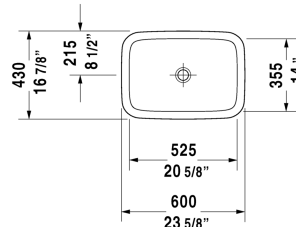

DuraStyle Vanity basin ☼ # 0372600000

| < 23 5/8" Inch > |

Vanity basin	Dimension	Weight	Order number
drop-in basin, without overflow, without faucet deck, 23 5/8" Inch			
Colors			
00 White			
Variant			
☼	23 5/8" x 16 7/8" Inch	21 lb	0372600000
Sanitary ceramics with the special WonderGliss surface finish will remain clean and attractive-looking for a long time to come. When ordering WonderGliss please add a "1" as eleventh digit to the model number.			
Suitable products			
Vanity unit wall-mounted 1 pull-out compartment, countertop including one cut-out, for 1 vanity basin central, 31 1/2" x 21 5/8" Inch	31 1/2" x 21 5/8" Inch		KT6794
Vanity unit wall-mounted 1 pull-out compartment, countertop including one cut-out, for 1 vanity basin central, 39 3/8" x 21 5/8" Inch	39 3/8" x 21 5/8" Inch		KT6795
Vanity unit wall-mounted 1 pull-out compartment, countertop including one cut-out, for 1 vanity basin central, 47 1/4" x 21 5/8" Inch	47 1/4" x 21 5/8" Inch		KT6796
Vanity unit wall-mounted 2 pull-out compartments, 1 countertop with one cut-out or two cut-outs, for 1 or 2 vanity basin(s), 55 1/8" x 21 5/8" Inch	55 1/8" x 21 5/8" Inch		KT6797 B/L/R
Vanity unit wall-mounted 2 drawers, upper drawer including cut-out for siphon and siphon cover, countertop including one cut-out, for 1 vanity basin central, 31 1/2" x 21 5/8" Inch	31 1/2" x 21 5/8" Inch		KT6754
Vanity unit wall-mounted 2 drawers, upper drawer including cut-out for siphon and siphon cover, countertop including one cut-out, for 1 vanity basin central, 39 3/8" x 21 5/8" Inch	39 3/8" x 21 5/8" Inch		KT6755
Vanity unit wall-mounted 2 drawers, upper drawer including cut-out for siphon and siphon cover, countertop including one cut-out, for 1 vanity basin central, 47 1/4" x 21 5/8" Inch	47 1/4" x 21 5/8" Inch		KT6756