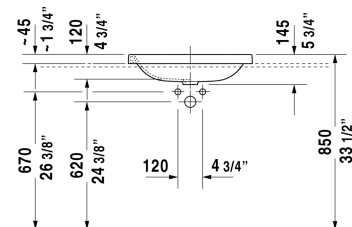

DuraStyle Vanity basin ☼ # 0372600000

| < 23 5/8" Inch > |

Vanity basin	Dimension	Weight	Order number
drop-in basin, without overflow, without faucet deck, 23 5/8" Inch			
Colors			
00 White			
Variant			
☼	23 5/8" x 16 7/8" Inch	21 lb	0372600000
Sanitary ceramics with the special WonderGliss surface finish will remain clean and attractive-looking for a long time to come. When ordering WonderGliss please add a "1" as eleventh digit to the model number.			
Suitable products			
Vanity unit wall-mounted 1 pull-out compartment, countertop including one cut-out, for 1 vanity basin central, 31 1/2" x 21 5/8" Inch	31 1/2" x 21 5/8" Inch		KT6794
Vanity unit wall-mounted 1 pull-out compartment, countertop including one cut-out, for 1 vanity basin central, 39 3/8" x 21 5/8" Inch	39 3/8" x 21 5/8" Inch		KT6795
Vanity unit wall-mounted 1 pull-out compartment, countertop including one cut-out, for 1 vanity basin central, 47 1/4" x 21 5/8" Inch	47 1/4" x 21 5/8" Inch		KT6796
Vanity unit wall-mounted 2 pull-out compartments, 1 countertop with one cut-out or two cut-outs, for 1 or 2 vanity basin(s), 55 1/8" x 21 5/8" Inch	55 1/8" x 21 5/8" Inch		KT6797 B/L/R
Vanity unit wall-mounted 2 drawers, upper drawer including cut-out for siphon and siphon cover, countertop including one cut-out, for 1 vanity basin central, 31 1/2" x 21 5/8" Inch	31 1/2" x 21 5/8" Inch		KT6754
Vanity unit wall-mounted 2 drawers, upper drawer including cut-out for siphon and siphon cover, countertop including one cut-out, for 1 vanity basin central, 39 3/8" x 21 5/8" Inch	39 3/8" x 21 5/8" Inch		KT6755
Vanity unit wall-mounted 2 drawers, upper drawer including cut-out for siphon and siphon cover, countertop including one cut-out, for 1 vanity basin central, 47 1/4" x 21 5/8" Inch	47 1/4" x 21 5/8" Inch		KT6756