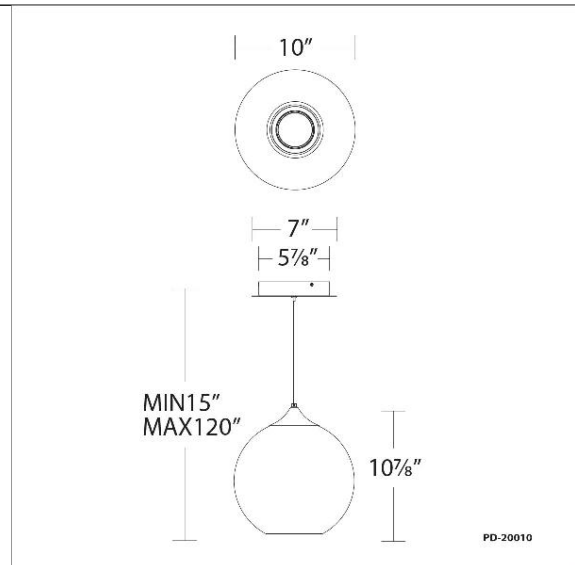

Aged Brass

LINE DRAWING: