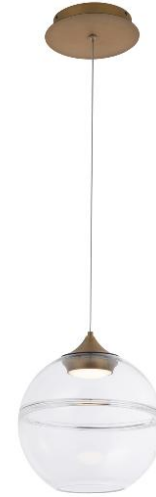

Fixture Type: _____

Catalog Number: _____

Project: _____

Location: _____

Bistro

Pendant 3000K

Model & Size	Color Temp & CRI	Finish	Watt	LED Lumens	Delivered Lumens	Title 24
○ PD-20014 14"	○ 3000K 90	○ AB Aged Brass	9W	680	281	YES

Example: **PD-20014-AB**

For custom requests please contact customs@wacighting.com

DESCRIPTION

Classic forms elevated.

FEATURES

- Low profile, powered aircraft cables for an ultra-clean look
- Mouth blown glass with unique hand crafted halo band
- Open bottom for easy cleaning
- Can be mounted on a sloped ceiling
- Three 12" and one 6" downrods included for PD-20004 only
- Quick spin-on canopy design with minimal hardware for easy installation
- Driver concealed within the canopy
- 5 Year warranty

SPECIFICATIONS

Color Temp:	3000K
Input:	120-277 VAC,50/60Hz
CRI:	90
Dimming:	ELV: 100-10% , 0-10V: 100-5%,TRIAC: 100-5%
Rated Life:	50000 Hours
Standards:	ETL, cETL,Title 24 JA8-2019 Compliant Damp Location Listed
Construction:	Aluminum hardware with glass diffuser