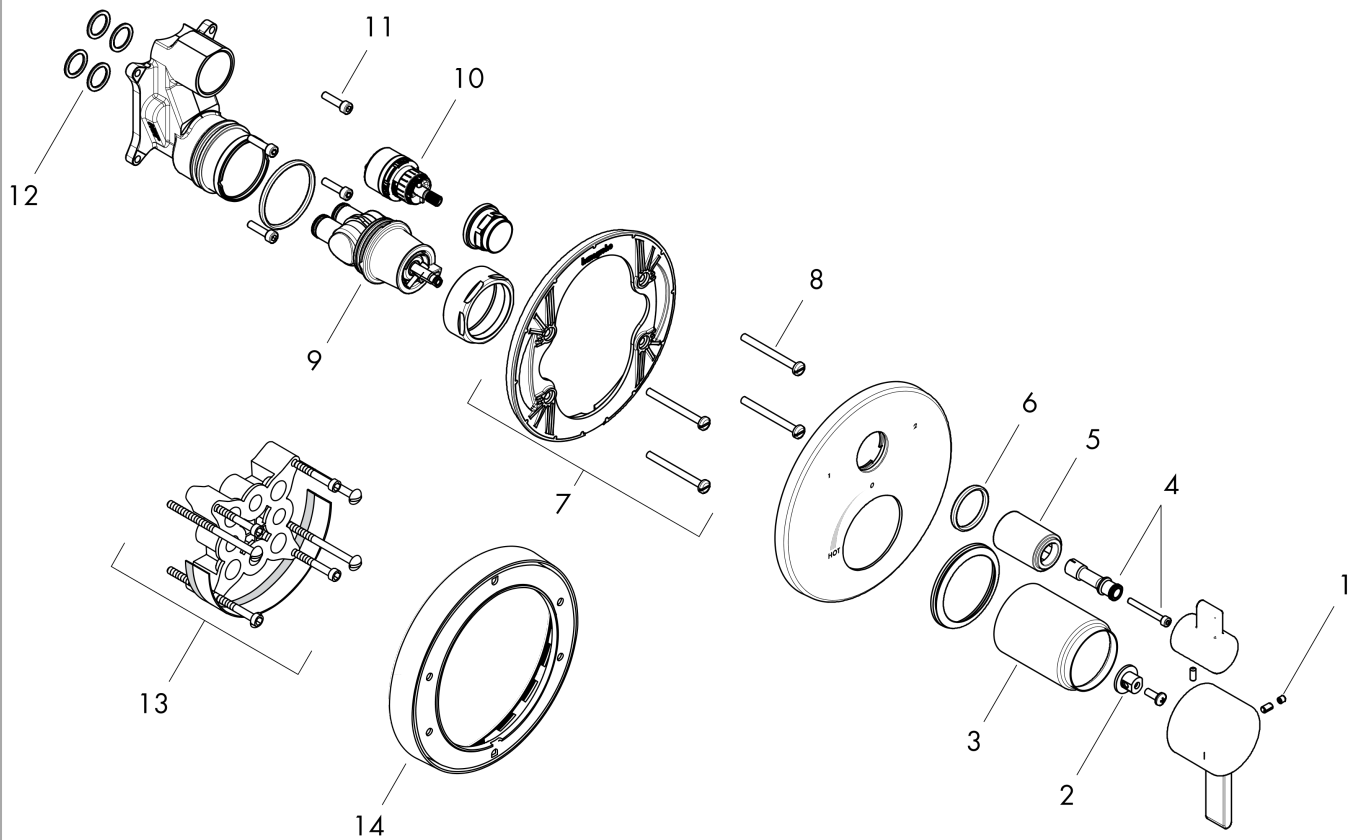

Ecostat
Pressure Balance Trim S with Diverter
 Finishes : **chrome** Part no. : **04447000**

Description

Features

- Outlets may be operated simultaneously
- Flow: 4.5 GPM (17 L/Min)
- Temperature and on/off control for 2 outlets

Item details

List Price \$ 324.00

Compliance

Product image

Scale drawing

Ecostat
Pressure Balance Trim S with Diverter
 Finishes : **chrome** Part no. : **04447000**

Exploded drawing

Year of production: >04/12

Ecostat
Pressure Balance Trim S with Diverter
 Finishes : **chrome** Part no. : **04447000**

Spare parts list

Year of production: >04/12

Pos.	Description	Part no.	Price	PU
1	screw cover	95181000	-	1
2	adapter for handle	92756000	-	1
3	sleeve	88765000	-	1
4	adapter for handle	88772000	-	1
5	sleeve	95253000	-	1
6	O-ring 29x3	98371000	-	1
7	sub plate	96447000	-	1
8	set of fixing screws	96454000	-	1
9	cartridge, assy	88727000	-	1
10	shut off unit with selector	98283000	-	1
11	set of screws	96525000	-	1
12	O-ring 16x2	98133000	-	1
13	extension 22 mm (Ø 170 mm)	13596000	-	1
14	extension 25 mm	13595000	-	1
a	handle	88763000	-	1
b	handle for shut off unit	88767000	-	1
c	set of fixing screws	97747000	-	1