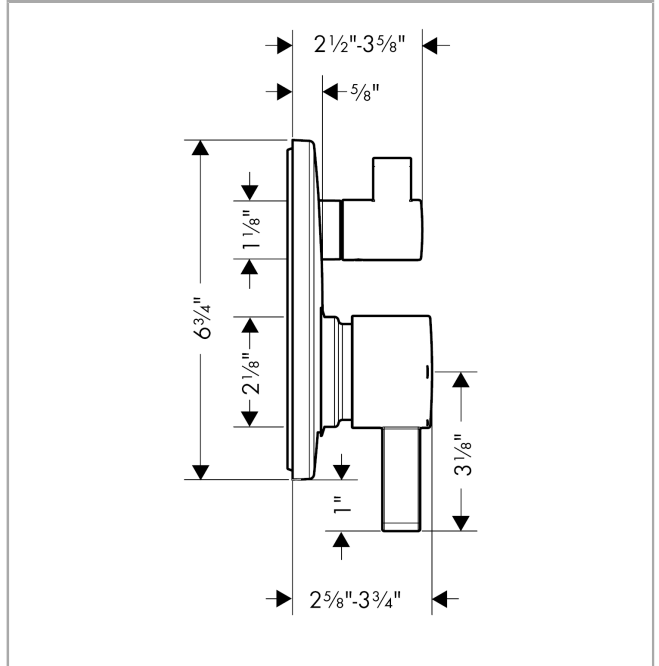

Ecostat
Pressure Balance Trim S with Diverter
 Finishes : **chrome** Part no. : **04447000**

Description

Features

- Outlets may be operated simultaneously
- Flow: 4.5 GPM (17 L/Min)
- Temperature and on/off control for 2 outlets

Item details

List Price \$ 324.00

Compliance

Product image

Scale drawing

Ecostat
Pressure Balance Trim S with Diverter
 Finishes : **chrome** Part no. : **04447000**

Exploded drawing

Year of production: >04/12

Ecostat
Pressure Balance Trim S with Diverter
 Finishes : **chrome** Part no. : **04447000**

Spare parts list

Year of production: >04/12

Pos.	Description	Part no.	Price	PU
1	screw cover	95181000	-	1
2	adapter for handle	92756000	-	1
3	sleeve	88765000	-	1
4	adapter for handle	88772000	-	1
5	sleeve	95253000	-	1
6	O-ring 29x3	98371000	-	1
7	sub plate	96447000	-	1
8	set of fixing screws	96454000	-	1
9	cartridge, assy	88727000	-	1
10	shut off unit with selector	98283000	-	1
11	set of screws	96525000	-	1
12	O-ring 16x2	98133000	-	1
13	extension 22 mm (Ø 170 mm)	13596000	-	1
14	extension 25 mm	13595000	-	1
a	handle	88763000	-	1
b	handle for shut off unit	88767000	-	1
c	set of fixing screws	97747000	-	1